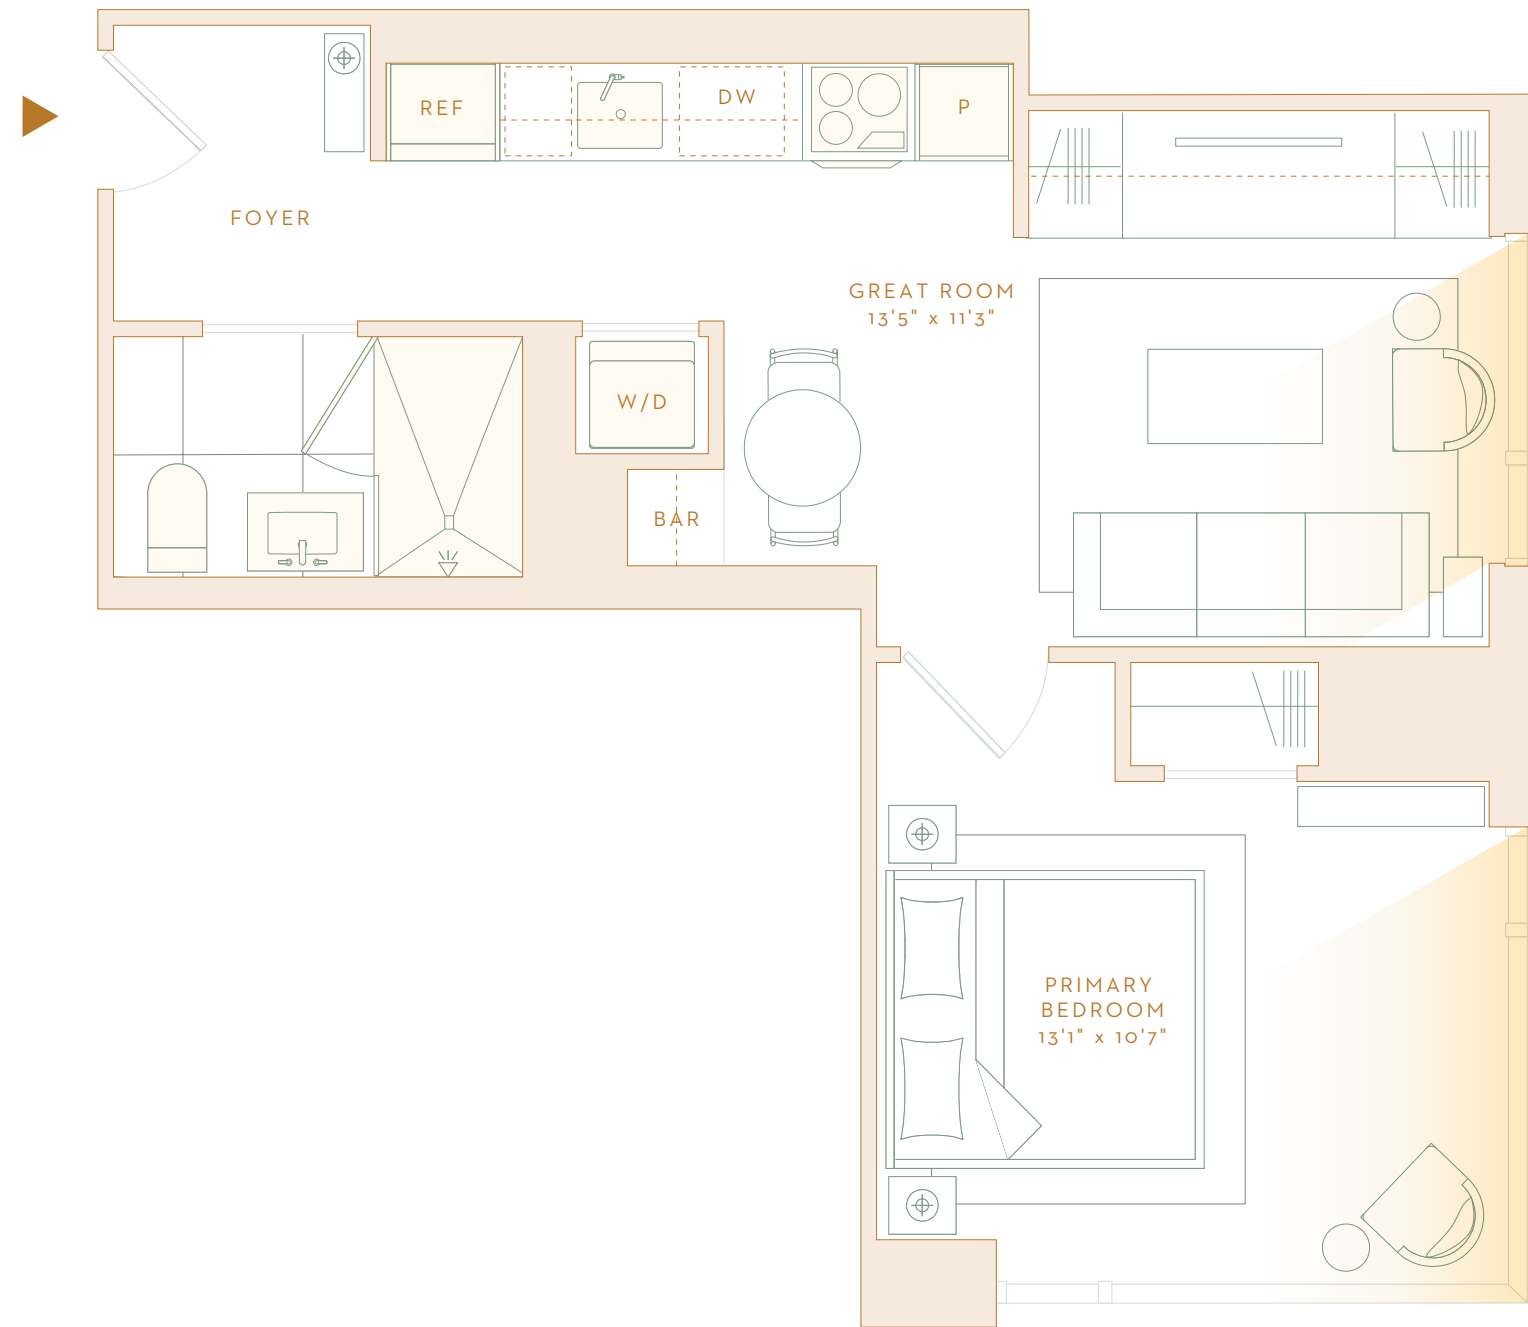

G FLOORS 15-PH1
1 Bedroom, 1 Bath

Residence Features

- 9' ceilings with sweeping city views through floor-to-ceiling windows
- European wide-plank oak flooring throughout
- Custom Italian kitchen cabinetry
- Brazilian white and gray marble countertops and full-height backsplash
- State-of-the-art Wolf induction cooktop and speed oven with ventless XO decorative hood
- Blomberg dishwasher and refrigerator with integrated paneling
- Modern bathrooms feature walk-in showers, European gray floor tile and custom Italian vanity with expansive storage
- Custom blackout roller shades in bedrooms
- Energy-efficient Miele washer and dryer
- Salto wireless locks for keyless entry
- Smart home technology including Lutron Caseta lighting and Ecobee smart thermostats

The Set Club

- The Set's resident-only social club encompasses three floors of next-generation amenities designed for work, play and wellness.
- Rooftop pool and garden with private cabanas and plush lounge chairs
- Resident's only bar and restaurant overseen by Chef Dan Kluger
- The Office expansive co-working space featuring private conference rooms equipped with technology to enable virtual meetings
- The Gym and The Studio featuring state-of-the-art equipment and virtual fitness capabilities
- The Loft lounge with demonstration kitchen
- The Tasting Room private dining room
- The Den featuring vintage and bar-inspired games
- The Screening Room private theater
- The Simulation room featuring a golf simulator and VR technology
- The Terrace with rentable BBQ pods
- Exclusive, cultural programming overseen by The Set Club's Directors of Experience