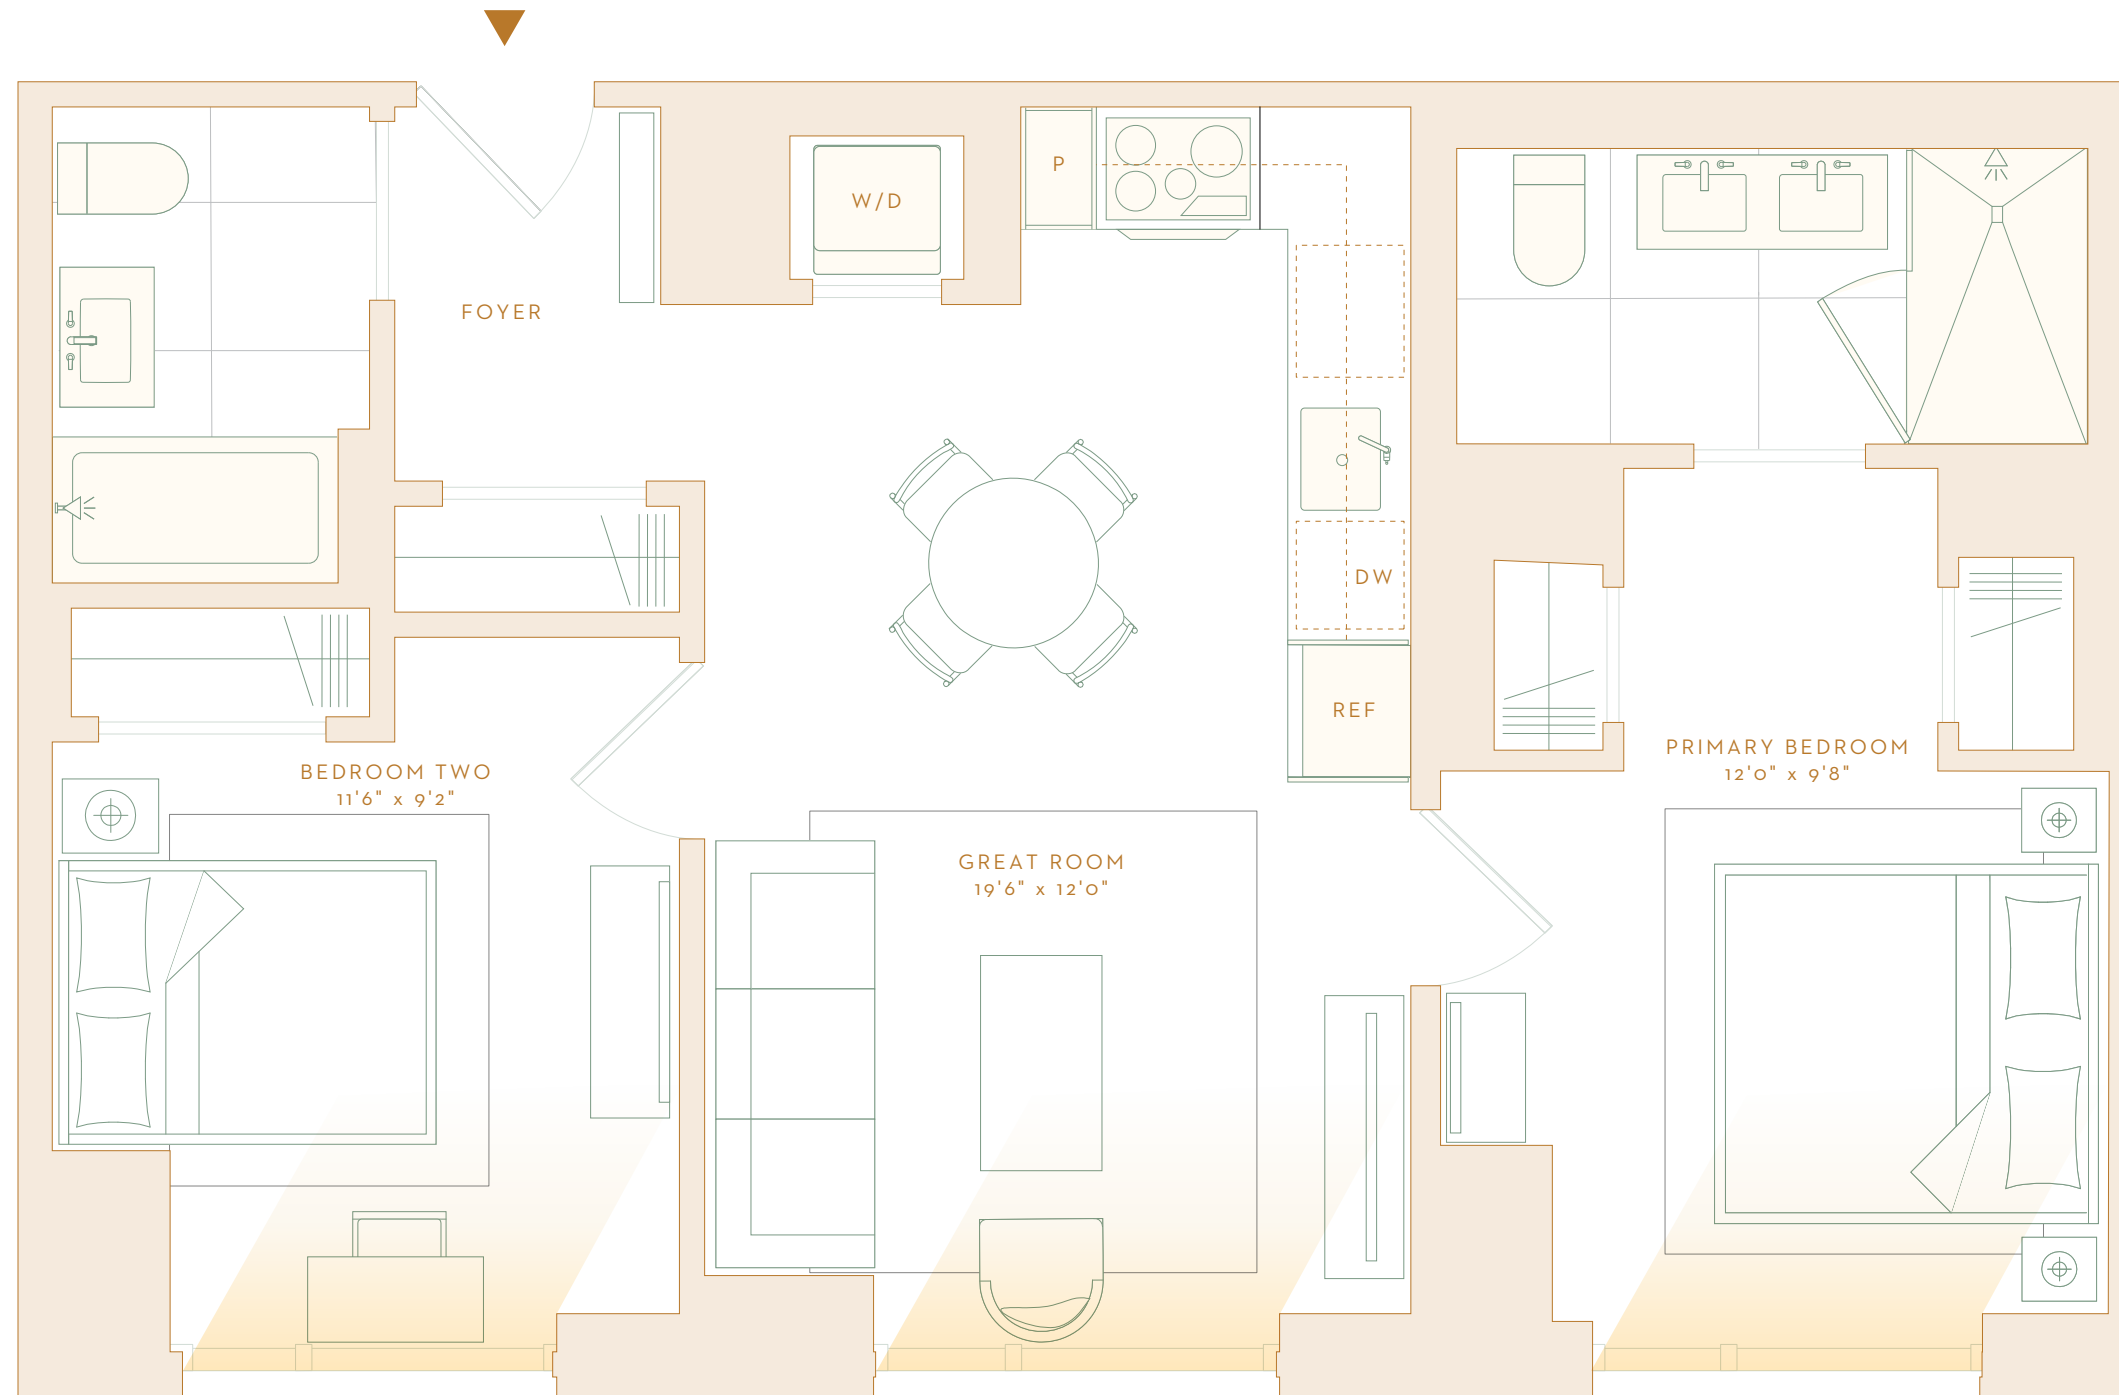

E FLOORS PH2-PH3
2 Bedroom, 2 Bath

Residence Features

- 9' ceilings with sweeping city views through floor-to-ceiling windows
- European wide-plank oak flooring throughout
- Custom Italian kitchen cabinetry
- Brazilian white and gray marble countertops and full-height backsplash
- State-of-the-art Wolf induction cooktop and speed oven with ventless XO decorative hood
- Blomberg dishwasher and refrigerator with integrated paneling
- Modern bathrooms feature walk-in showers, European gray floor tile and custom Italian vanity with expansive storage
- Custom blackout roller shades in bedrooms
- Energy-efficient Miele washer and dryer
- Salto wireless locks for keyless entry
- Smart home technology including Lutron Caseta lighting and Ecobee smart thermostats

The Set Club

- The Set's resident-only social club encompasses three floors of next-generation amenities designed for work, play and wellness.
- Rooftop pool and garden with private cabanas and plush lounge chairs
- Resident's only bar and restaurant overseen by Chef Dan Kluger
- The Office expansive co-working space featuring private conference rooms equipped with technology to enable virtual meetings
- The Gym and The Studio featuring state-of-the-art equipment and virtual fitness capabilities
- The Loft lounge with demonstration kitchen
- The Tasting Room private dining room
- The Den featuring vintage and bar-inspired games
- The Screening Room private theater
- The Simulation room featuring a golf simulator and VR technology
- The Terrace with rentable BBQ pods
- Exclusive, cultural programming overseen by The Set Club's Directors of Experience