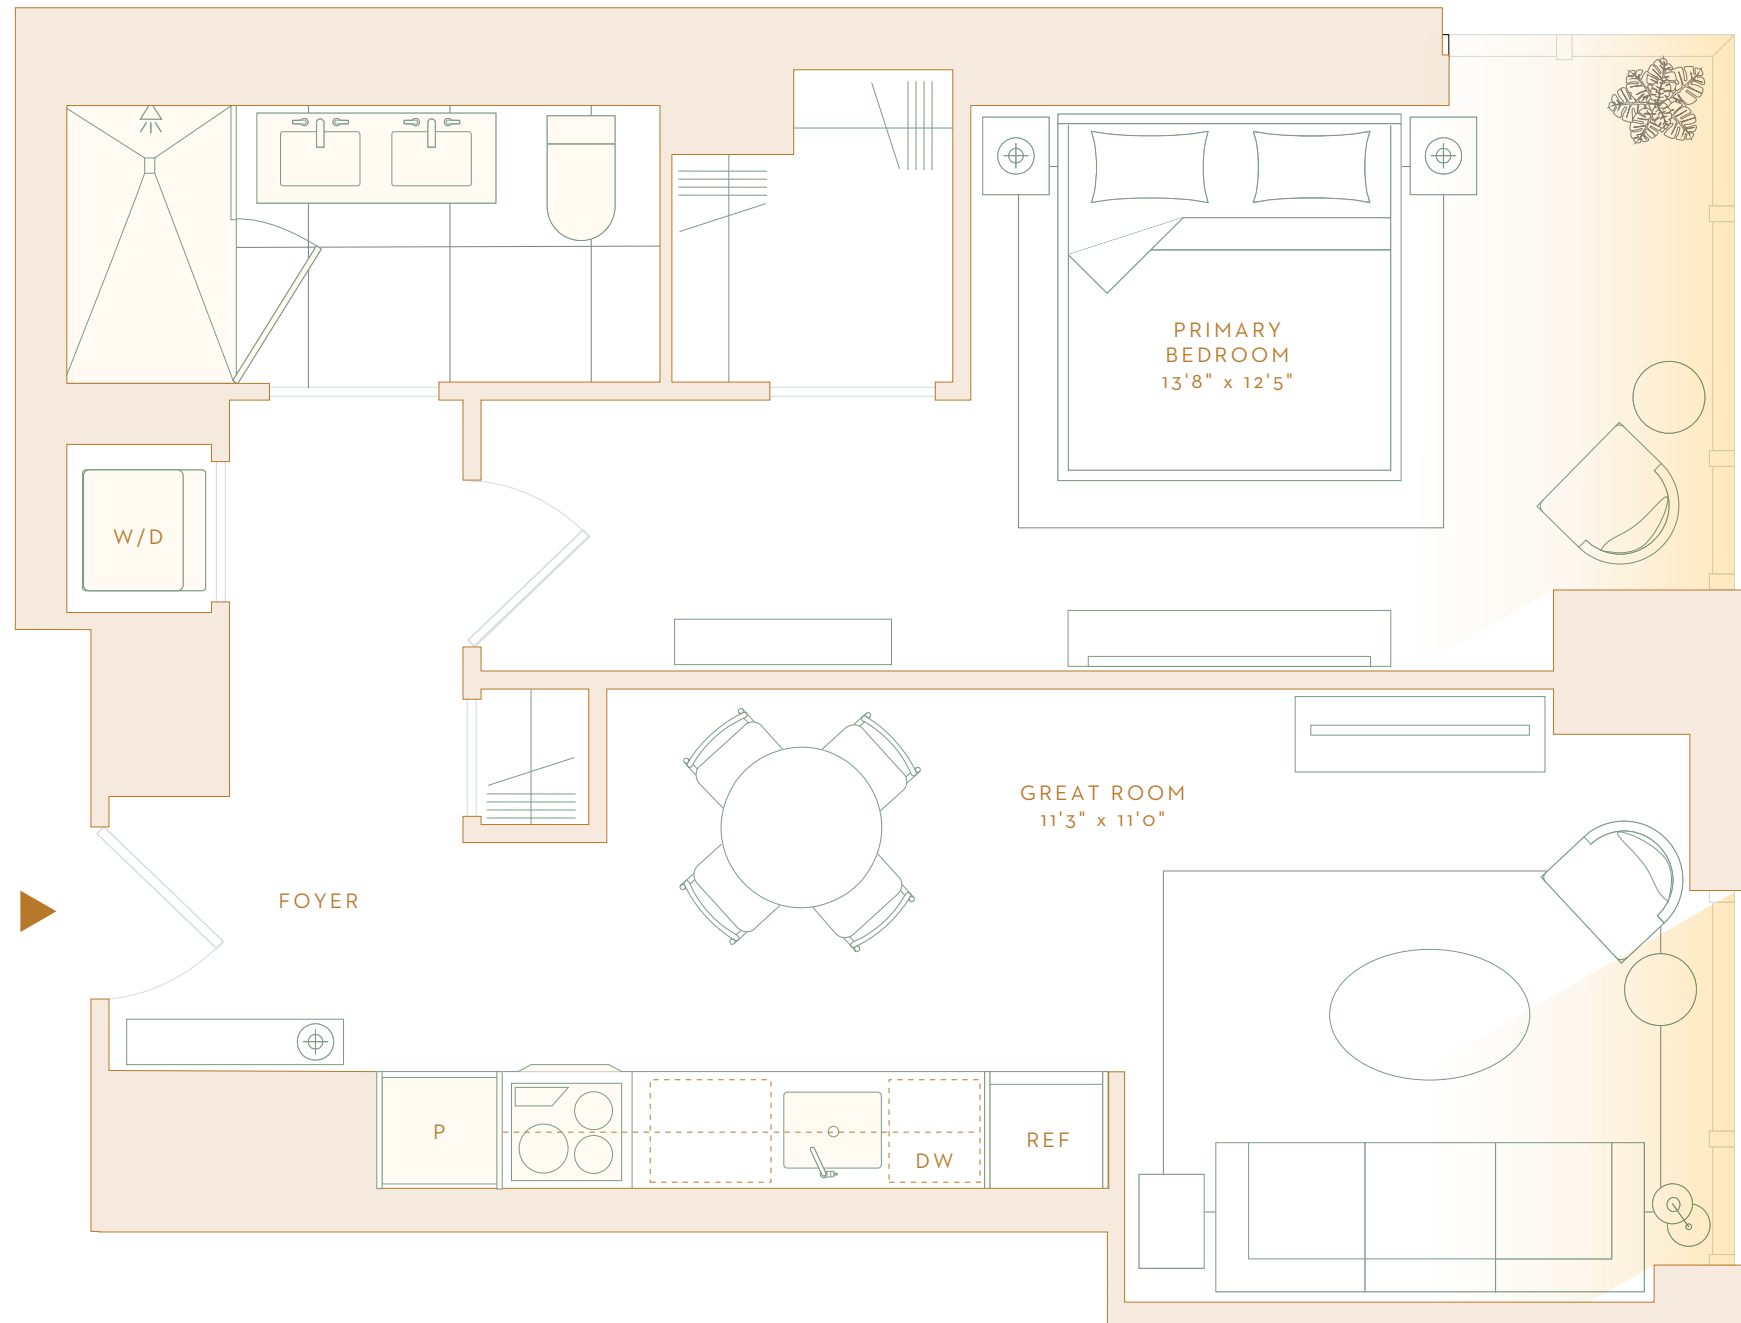

B FLOORS 15-PH1

1 Bedroom, 1 Bath

Residence Features

- 9' ceilings with sweeping city views through floor-to-ceiling windows
- European wide-plank oak flooring throughout
- Custom Italian kitchen cabinetry
- Brazilian white and gray marble countertops and full-height backsplash
- State-of-the-art Wolf induction cooktop and speed oven with ventless XO decorative hood

The Set Club

The Set's resident-only social club encompasses three floors of next-generation amenities designed for work, play and wellness.

- Rooftop pool and garden with private cabanas and plush lounge chairs
- Resident's only bar and restaurant overseen by Chef Dan Kluger
- The Office expansive co-working space featuring private conference rooms equipped with technology to enable virtual meetings

- The Gym and The Studio featuring state-of-the-art equipment and virtual fitness capabilities
- The Loft lounge with demonstration kitchen
- The Tasting Room private dining room
- The Den featuring vintage and bar-inspired games
- The Screening Room private theater
- The Simulation room featuring a golf simulator and VR technology