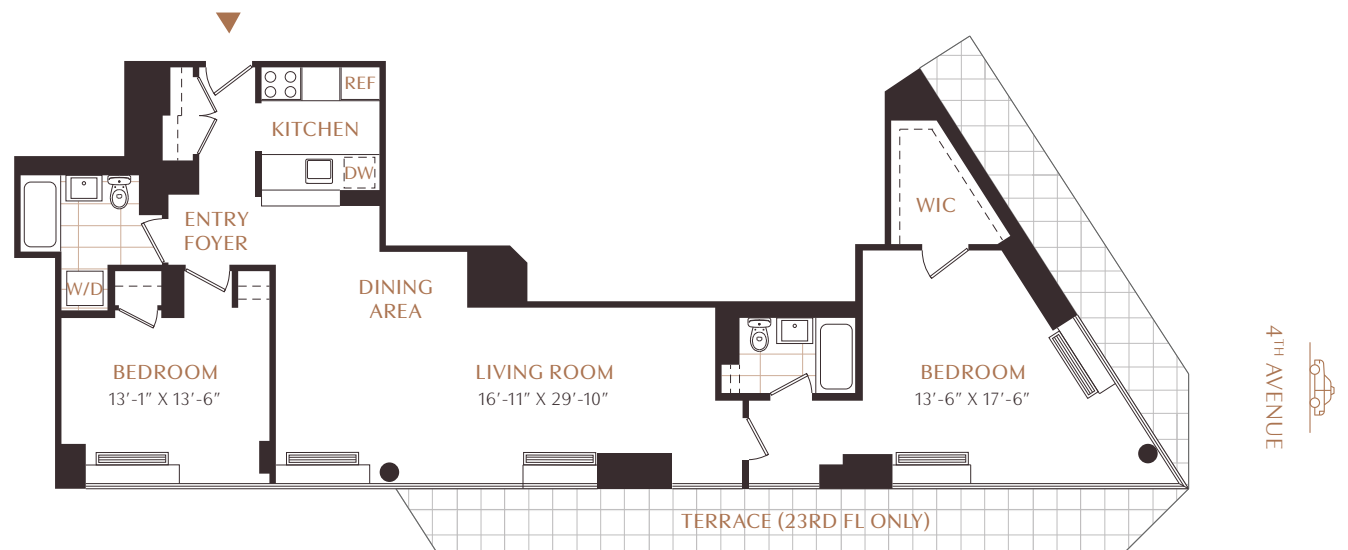

# ONE UNION SQUARE

Residence

23A

2 Bedroom | 2 Bathroom

1,160 SQ FT

\*Only in select units

All dimensions are approximate. Plans and dimensions may contain minor variations from floor to floor. Equal housing opportunity.

1 PARK  
VIEW

SCALE 5/64" = 1'0"