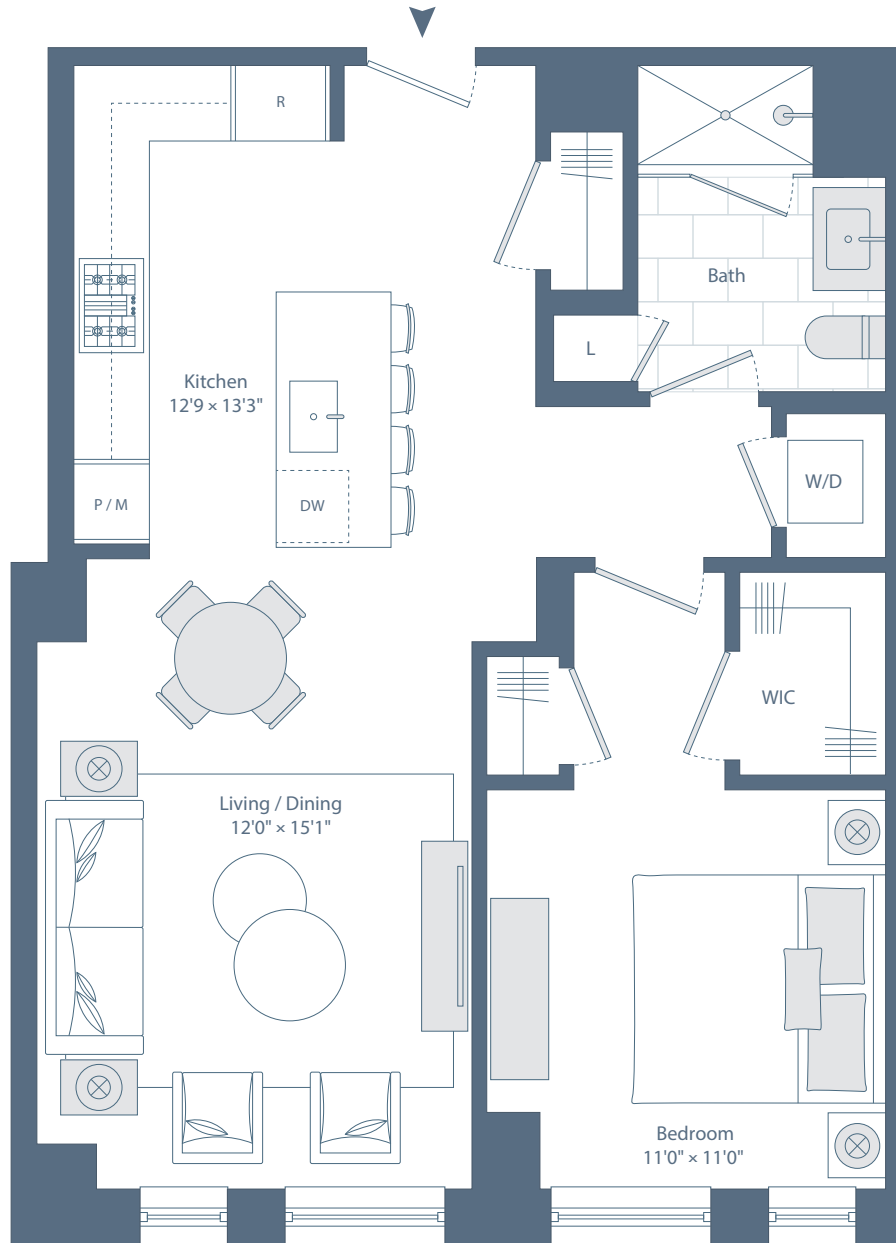

Residence 18

Floors 4, 8, 9

1 Bedroom

1 Bathroom

Residence Features*

Stainless Steel Appliance Package with Gas Ranges in Select Residences

Custom Gourmet Kitchens with Stained Oak Cabinetry, Polished Quartz Countertops and Imported Statuario Backsplash

Wide Plank Hard Wood Floors Throughout with Spacious Customized Closets

Leviton Decora Series Lighting Controls

Oversized Low E-Insulated Windows for Maximum Lights and Views

Custom Oak Bathroom Cabinetry with Quartz Countertops Featuring Soft Close Cabinets and Drawers

Washer and Dryer in Every Residence

Resident Controlled Heating and Air Conditioning

*All dimensions are approximate. Additional charges may apply to building services, benefits and amenities. Benefits and services are subject to change and are not an essential, required or ancillary service provided by the landlord. All features and specifications are subject to change. Balcony size and configuration may vary per floor. Copyright 2020 Related Beal. Equal Housing Opportunity.

Floor _____

Monthly Rent _____