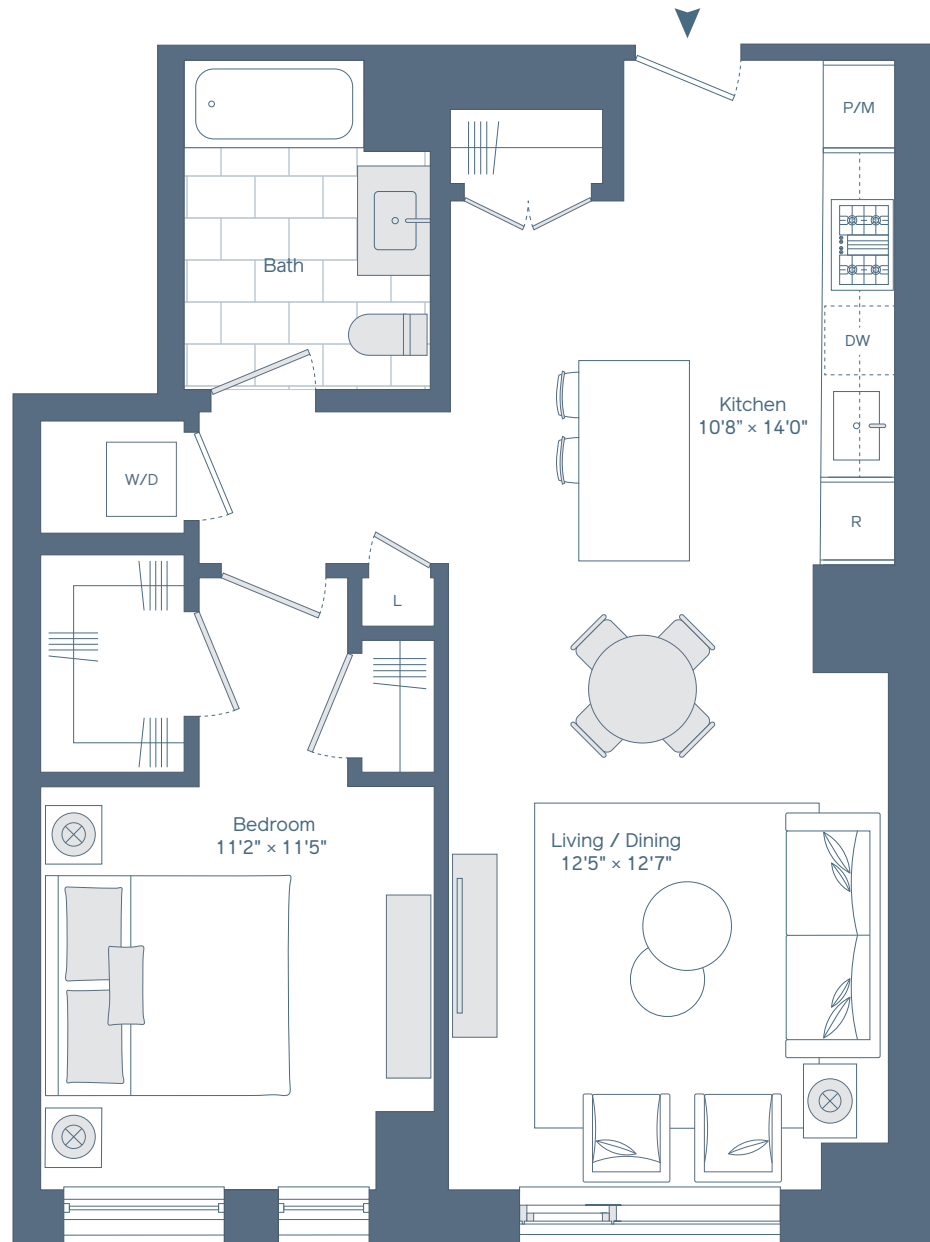

Wide Plank Hard Wood Floors Throughout with Spacious Customized Closets

Leviton Decora Series Lighting Controls

Oversized Low E-Insulated Windows for Maximum Lights and Views

Custom Oak Bathroom Cabinetry with Quartz Countertops Featuring Soft Close Cabinets and Drawers

Washer and Dryer in Every Residence

Resident Controlled Heating and Air Conditioning

*All dimensions are approximate. Additional charges may apply to building services, benefits and amenities. Benefits and services are subject to change and are not an essential, required or ancillary service provided by the landlord. All features and specifications are subject to change. Balcony size and configuration may vary per floor. Copyright 2020 Related Beal. Equal Housing Opportunity.

Floor _____

Monthly Rent _____