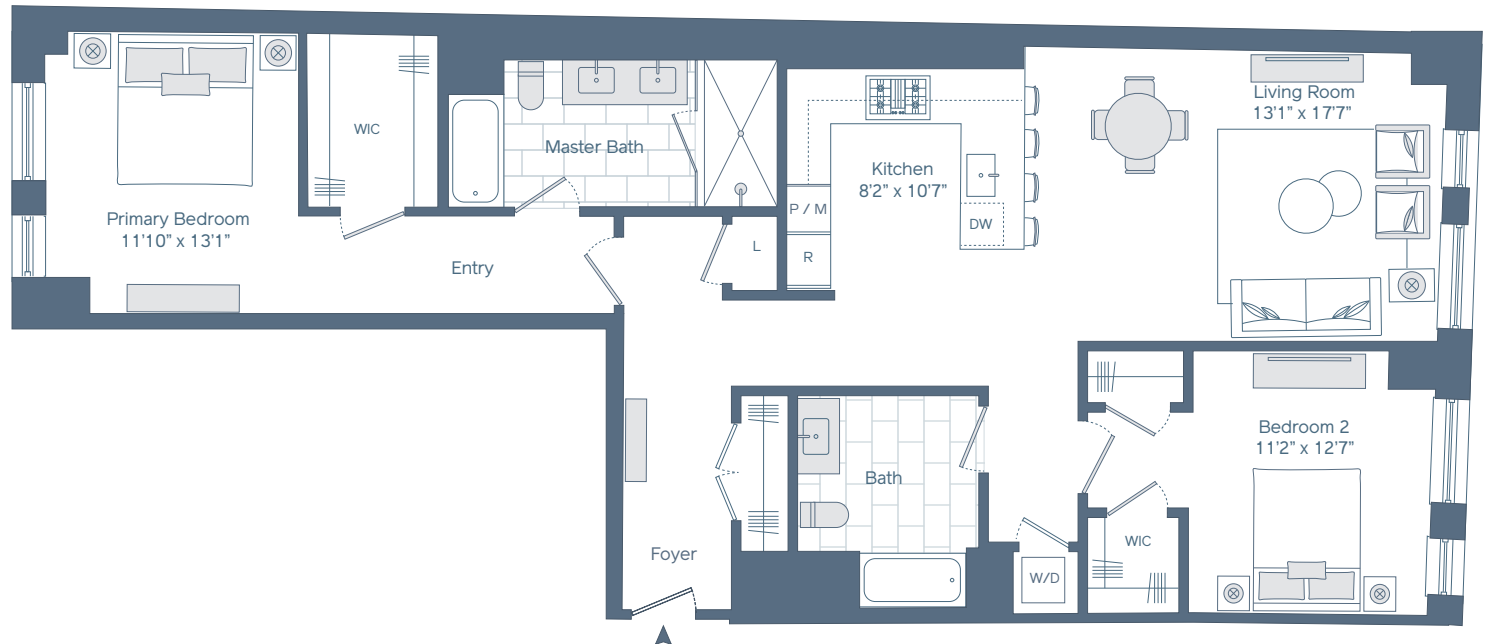

Residence 10

Floors 6-8

2 Bedrooms

2 Bathrooms

Residence Features*

Stainless Steel Appliance Package with Gas Ranges in Select Residences

Custom Gourmet Kitchens with Stained Oak Cabinetry, Polished Quartz Countertops and Imported Statuario Backsplash

Wide Plank Hard Wood Floors Throughout with Spacious Customized Closets

Leviton Decora Series Lighting Controls

Oversized Low E-Insulated Windows for Maximum Lights and Views

Custom Oak Bathroom Cabinetry with Quartz Countertops Featuring Soft Close Cabinets and Drawers

Washer and Dryer in Every Residence

Resident Controlled Heating and Air Conditioning

*All dimensions are approximate. Additional charges may apply to building services, benefits and amenities. Benefits and services are subject to change and are not an essential, required or ancillary service provided by the landlord. All features and specifications are subject to change. Balcony size and configuration may vary per floor. Copyright 2020 Related Beal. Equal Housing Opportunity.