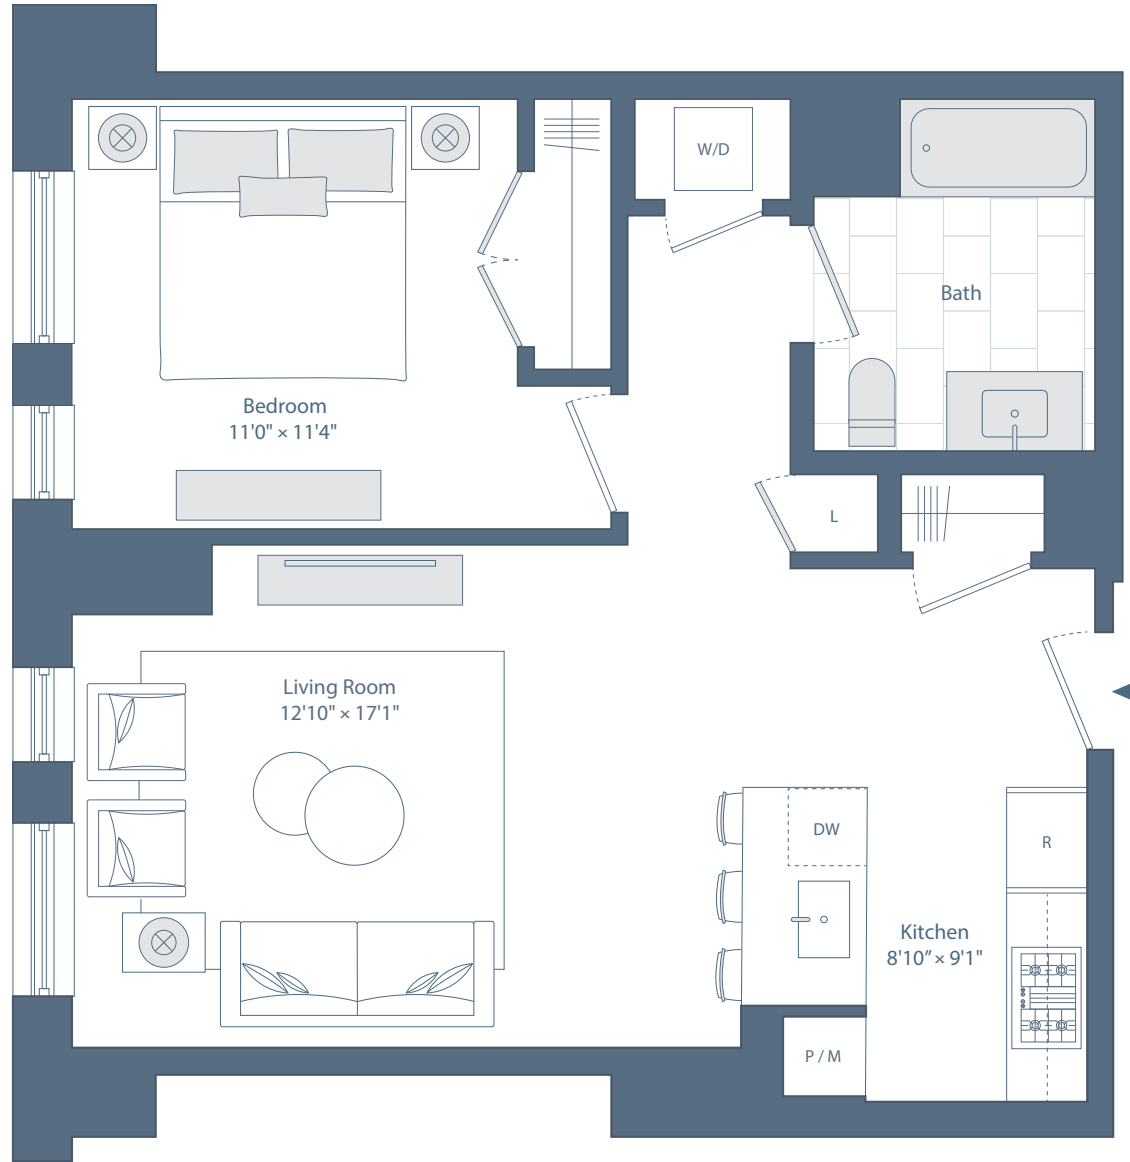

## Residence 09

Floors 4-5, 7-8

1 Bedroom

1 Bathroom

Wide Plank Hard Wood Floors Throughout with Spacious Customized Closets

Leviton Decora Series Lighting Controls

Oversized Low E-Insulated Windows for Maximum Lights and Views

Custom Oak Bathroom Cabinetry with Quartz Countertops Featuring Soft Close Cabinets and Drawers

Washer and Dryer in Every Residence

Resident Controlled Heating and Air Conditioning

\*All dimensions are approximate. Additional charges may apply to building services, benefits and amenities. Benefits and services are subject to change and are not an essential, required or ancillary service provided by the landlord. All features and specifications are subject to change. Balcony size and configuration may vary per floor. Copyright 2020 Related Beal. Equal Housing Opportunity.