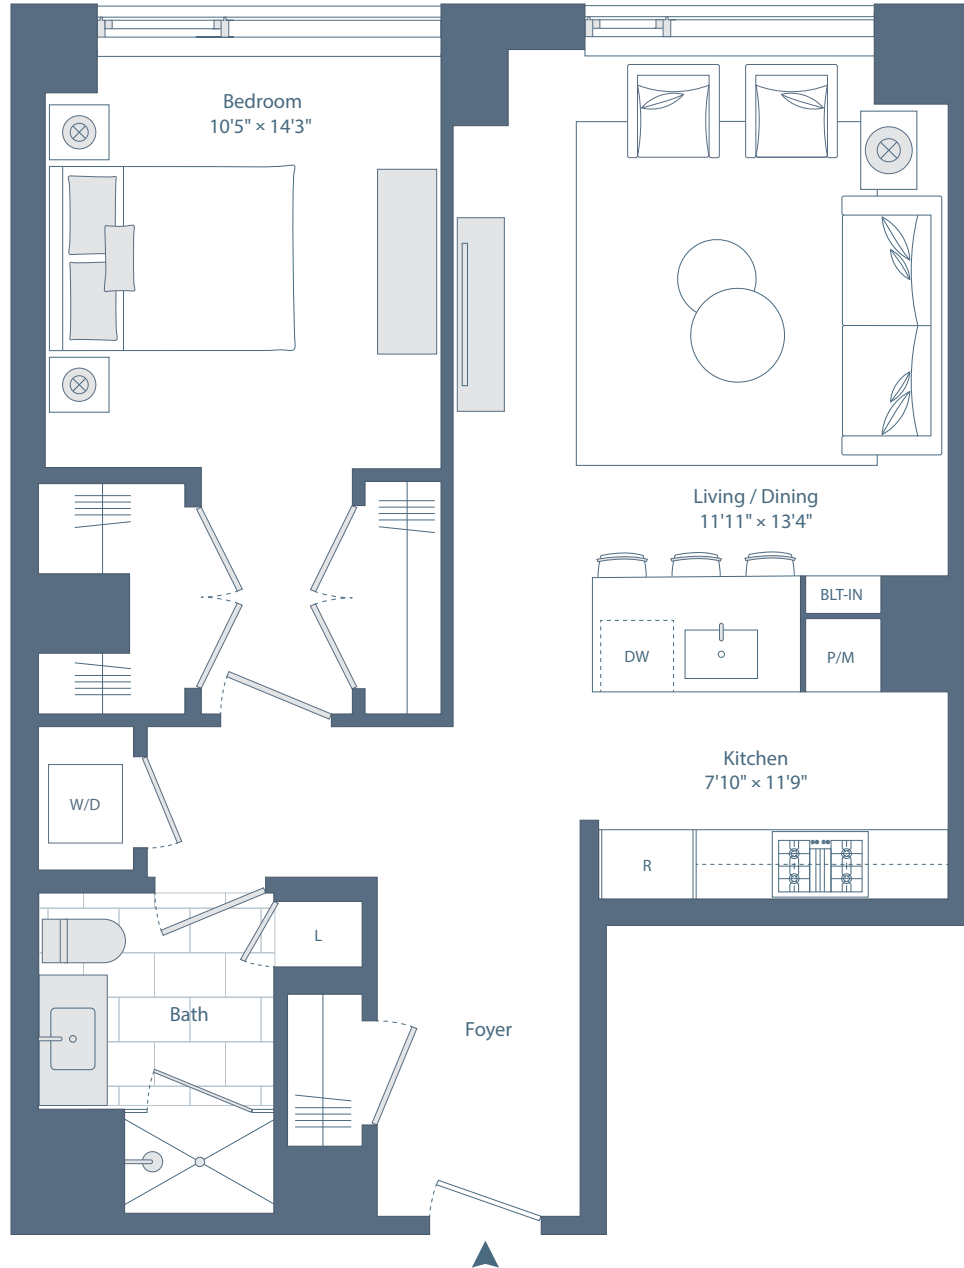

**Residence 07**  
Floor 9

1 Bedroom  
1 Bathroom

**Residence Features\***

Stainless Steel Appliance Package with Gas Ranges in Select Residences

Custom Gourmet Kitchens with Stained Oak Cabinetry, Polished Quartz Countertops and Imported Statuario Backsplash

Wide Plank Hard Wood Floors Throughout with Spacious Customized Closets

Leviton Decora Series Lighting Controls

Oversized Low E-Insulated Windows for Maximum Lights and Views

Custom Oak Bathroom Cabinetry with Quartz Countertops Featuring Soft Close Cabinets and Drawers

Washer and Dryer in Every Residence

Resident Controlled Heating and Air Conditioning

\*All dimensions are approximate. Additional charges may apply to building services, benefits and amenities. Benefits and services are subject to change and are not an essential, required or ancillary service provided by the landlord. All features and specifications are subject to change. Balcony size and configuration may vary per floor. Copyright 2020 Related Beal. Equal Housing Opportunity.