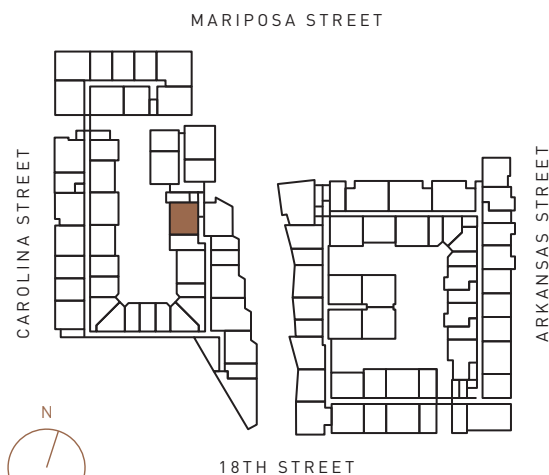

MasonOnMariposa.com

RELATED

Floor plans are not drawn to scale. All dimensions are approximate. Additional charges may apply to building services, benefits and amenities. Benefits and services are subject to change and are not an essential, required or ancillary service provided by the landlord. All features and specifications are subject to change. Copyright 2019 Related.