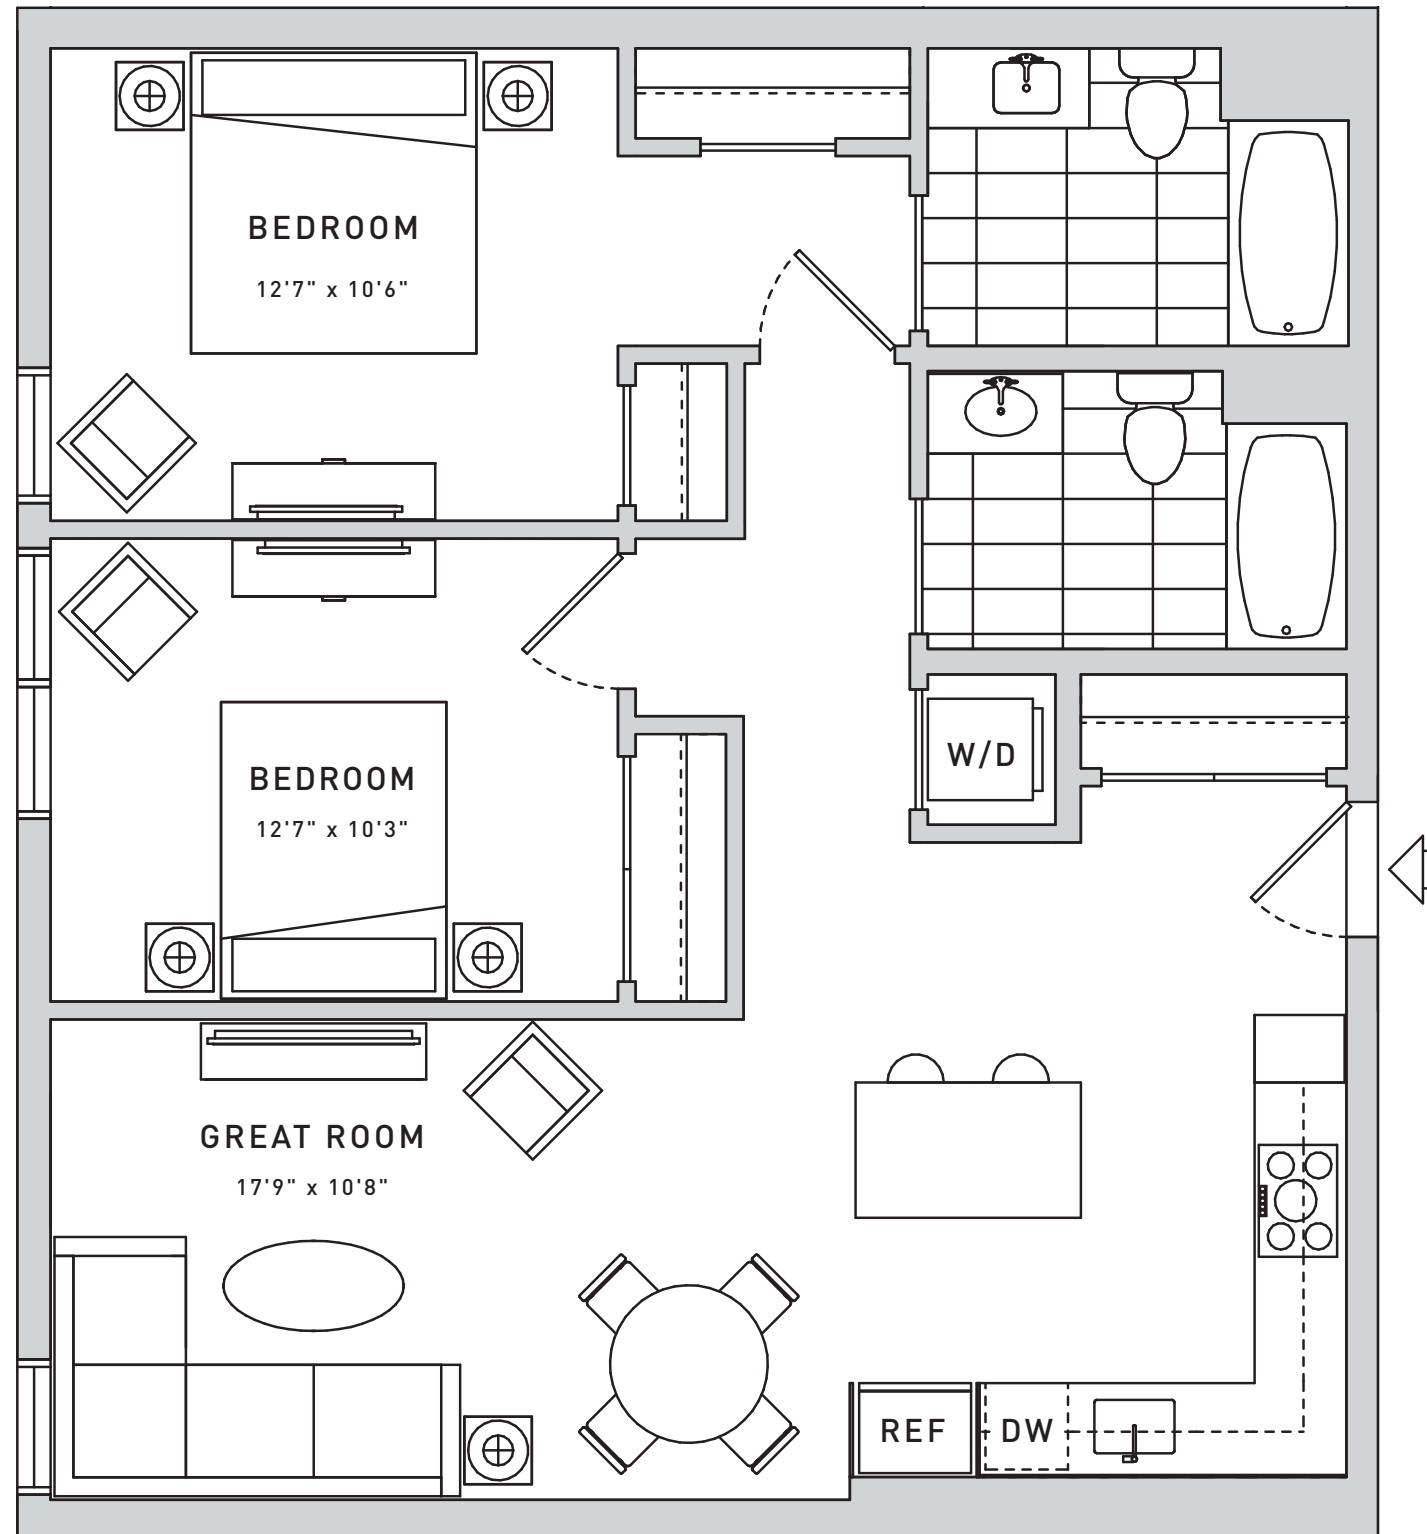

MASON

ON MARIPOSA

2 BEDROOMS, 2 BATHS

Residences

106, 206, 306

TAILORED RESIDENCES

- Floor-to-ceiling windows
- Wide-plank flooring throughout
- Beautifully appointed kitchens feature a suite of panelized Bosch appliances, complete with a 5-burner gas cooktop and islands in select layouts
- White quartz counters with marble tiled backsplash sit atop European-style oak cabinetry
- Chef-inspired pulldown kitchen faucet and stainless steel sink
- Inspired bathrooms feature a European-style oak vanity, white quartz counters and custom medicine cabinet
- Glass-enclosed shower/tub combination with marble tile tub surround
- Bosch washer/dryer in every home
- Spacious closets with Elfa shelving system
- Nest thermostats with air conditioning and heating

MasonOnMariposa.com

RELATED

Floor plans are not drawn to scale. All dimensions are approximate. Additional charges may apply to building services, benefits and amenities. Benefits and services are subject to change and are not an essential, required or ancillary service provided by the landlord. All features and specifications are subject to change. Copyright 2019 Related.