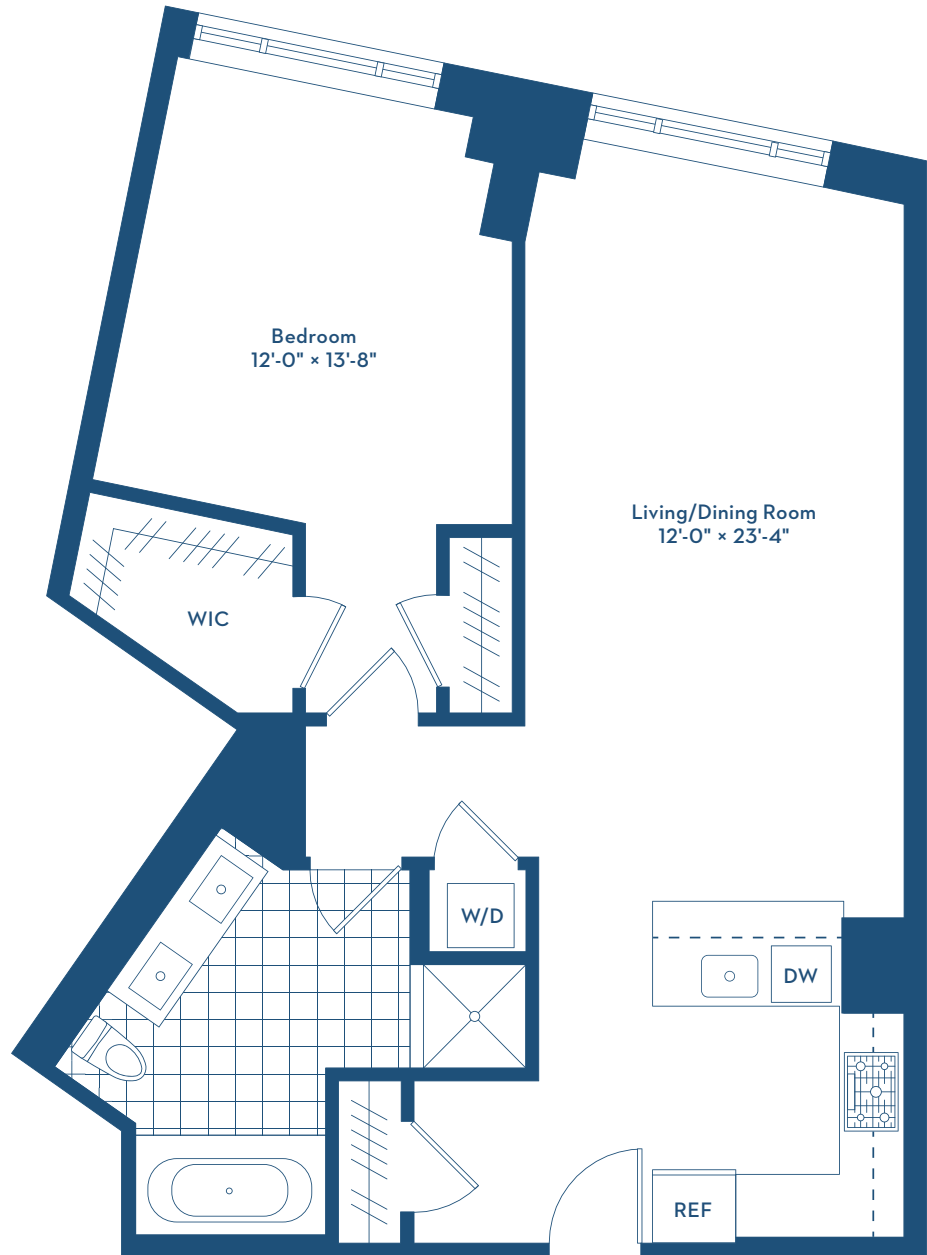

RESIDENCE E

LOVEJOY
WHARF

FLOORS 5-11

940 SF

1 BEDROOM

1 FULL BATH

All dimensions are approximate and subject to normal construction variances and tolerances.
Plans and dimensions may contain minor variations from floor to floor.