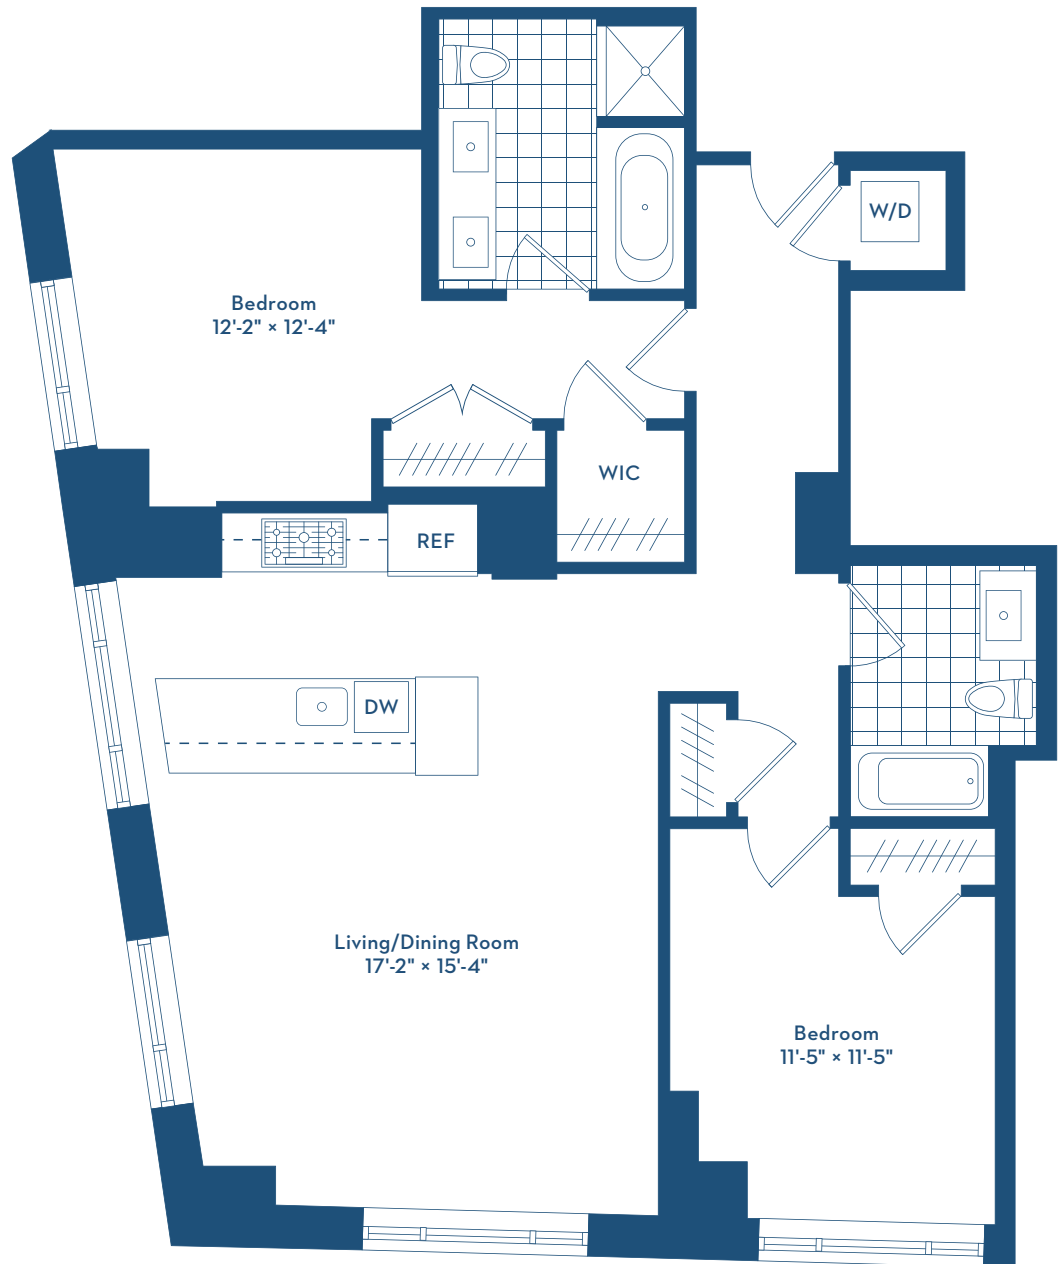

# RESIDENCE B

LOVEJOY  
WHARF

FLOORS 3, 5-PH1

1,256 SF

2 BEDROOMS

2 FULL BATHS

All dimensions are approximate and subject to normal construction variances and tolerances.  
Plans and dimensions may contain minor variations from floor to floor.