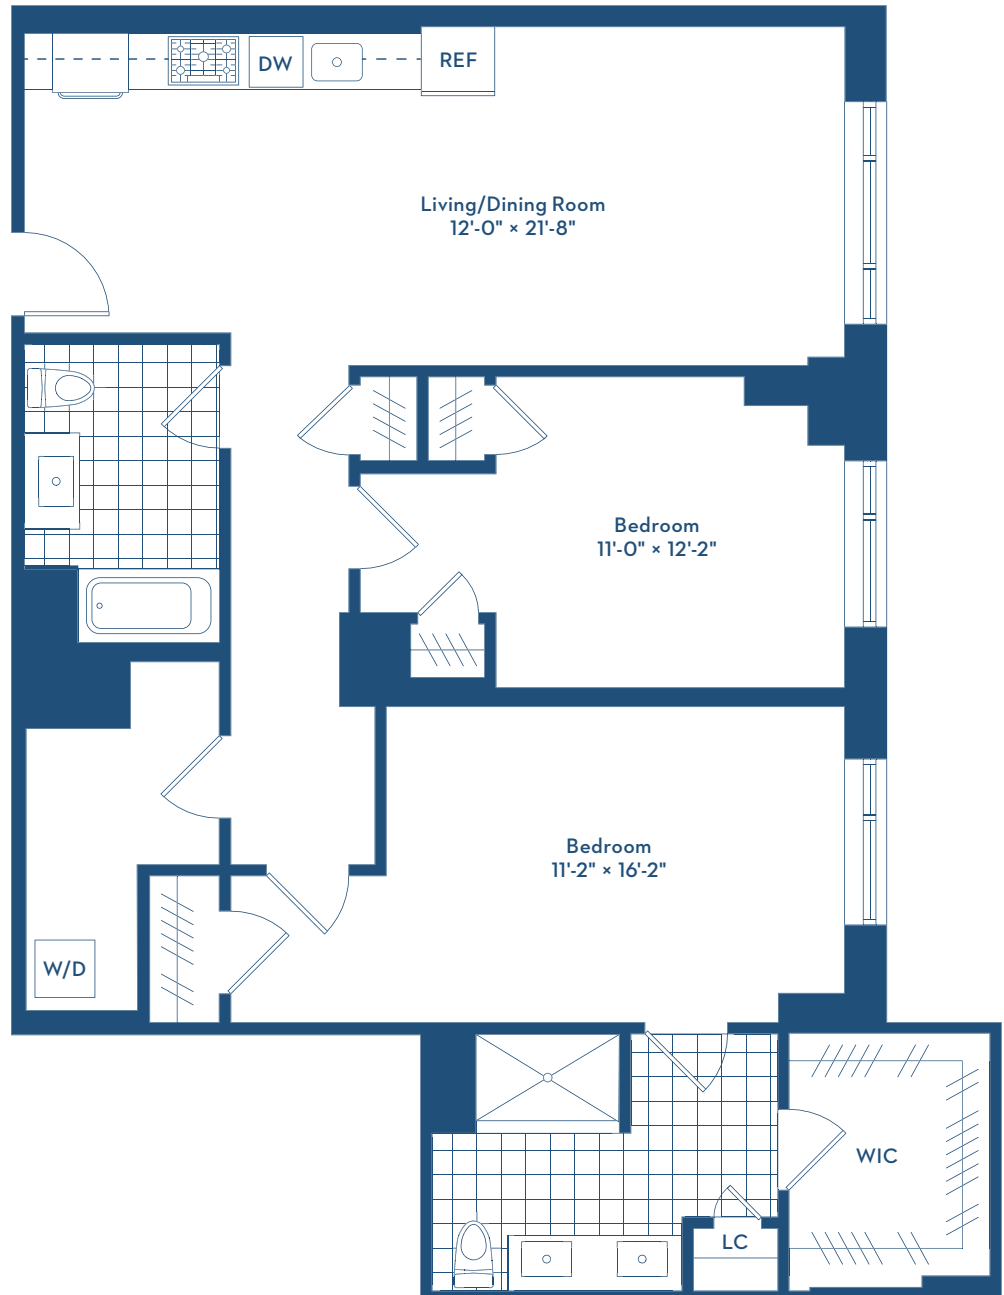

RESIDENCE P

LOVEJOY
WHARF

FLOORS 6-7

1,342 SF

2 BEDROOMS

2 FULL BATHS

All dimensions are approximate and subject to normal construction variances and tolerances.
Plans and dimensions may contain minor variations from floor to floor.