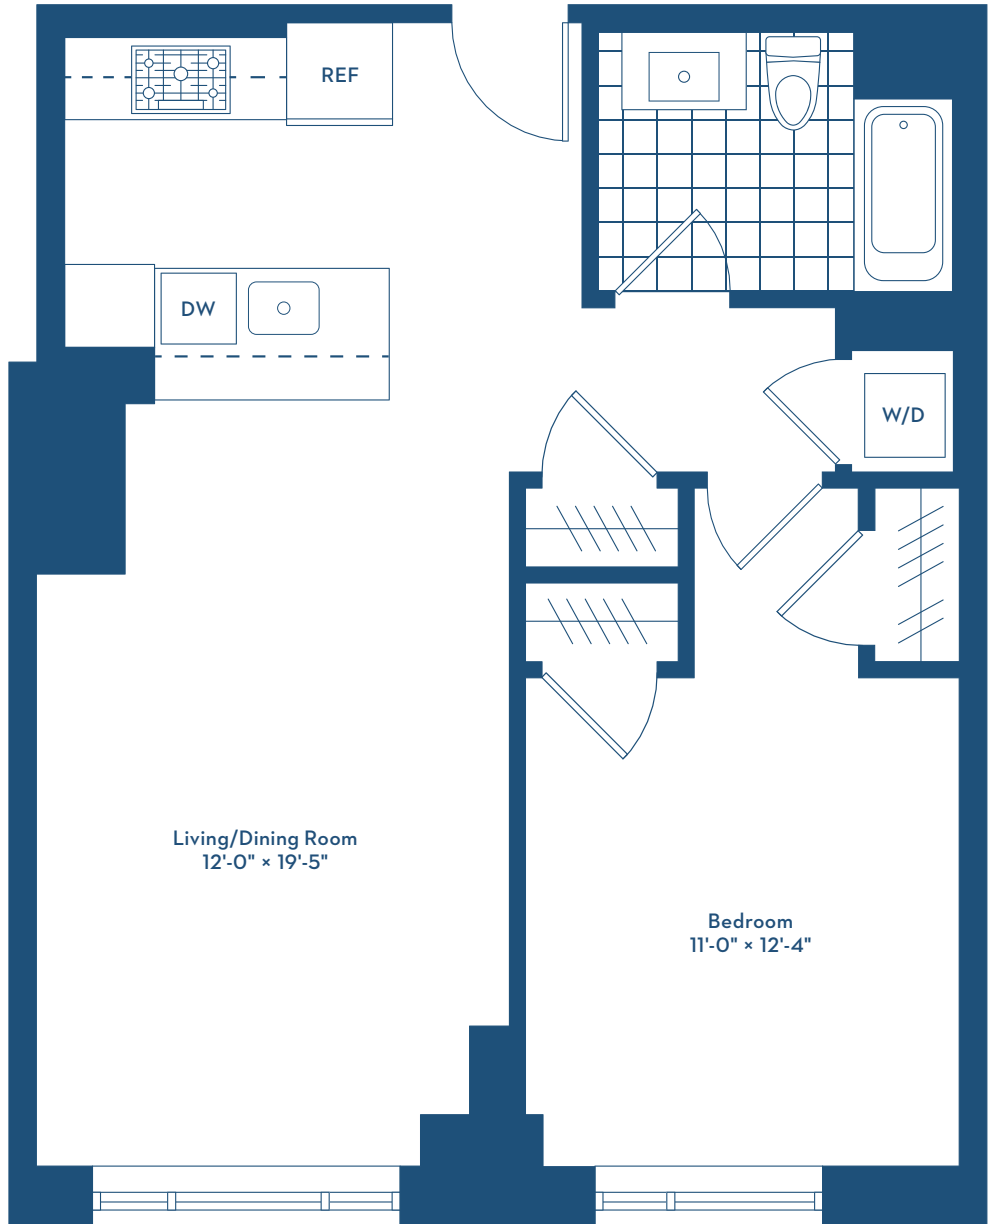

# RESIDENCE N

LOVEJOY  
WHARF

FLOORS 4-12

736 SF

1 BEDROOM

1 FULL BATH

All dimensions are approximate and subject to normal construction variances and tolerances.  
Plans and dimensions may contain minor variations from floor to floor.