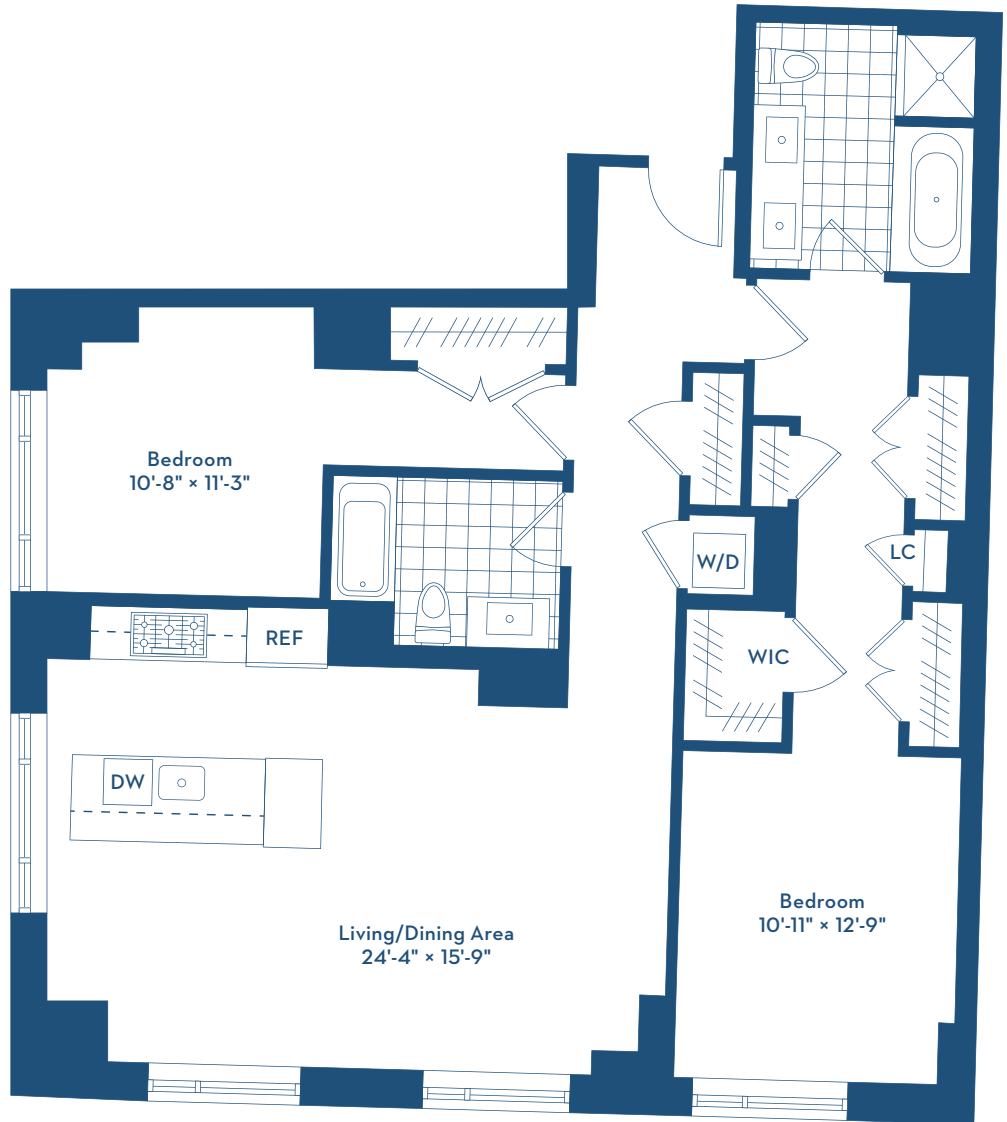

RESIDENCE K

LOVEJOY
WHARF

FLOORS 4-12

1,351 SF

2 BEDROOMS

2 FULL BATHS

All dimensions are approximate and subject to normal construction variances and tolerances. Plans and dimensions may contain minor variations from floor to floor.