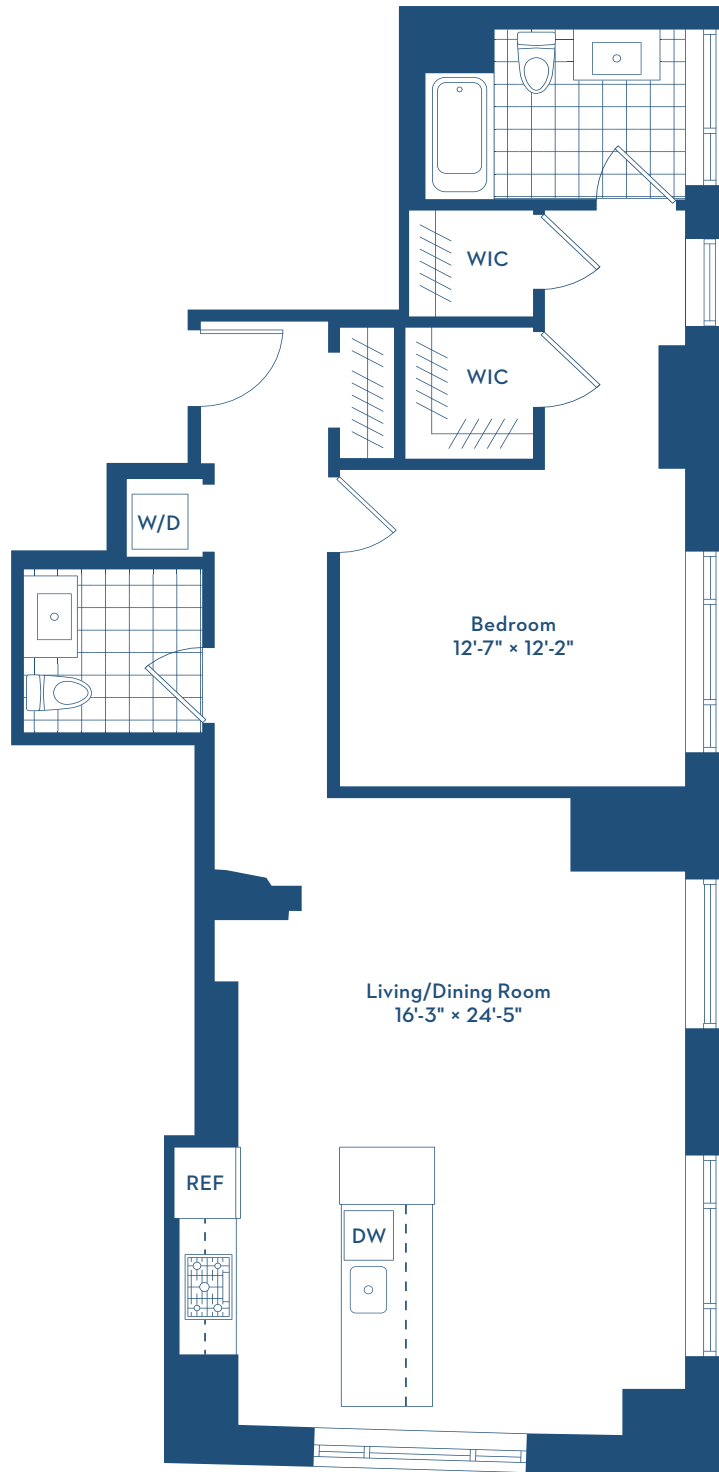

RESIDENCE A

LOVEJOY
WHARF

FLOORS PH1-3

1,083 SF

1 BEDROOM

1 FULL BATH

POWDER ROOM

All dimensions are approximate and subject to normal construction variances and tolerances.
Plans and dimensions may contain minor variations from floor to floor.