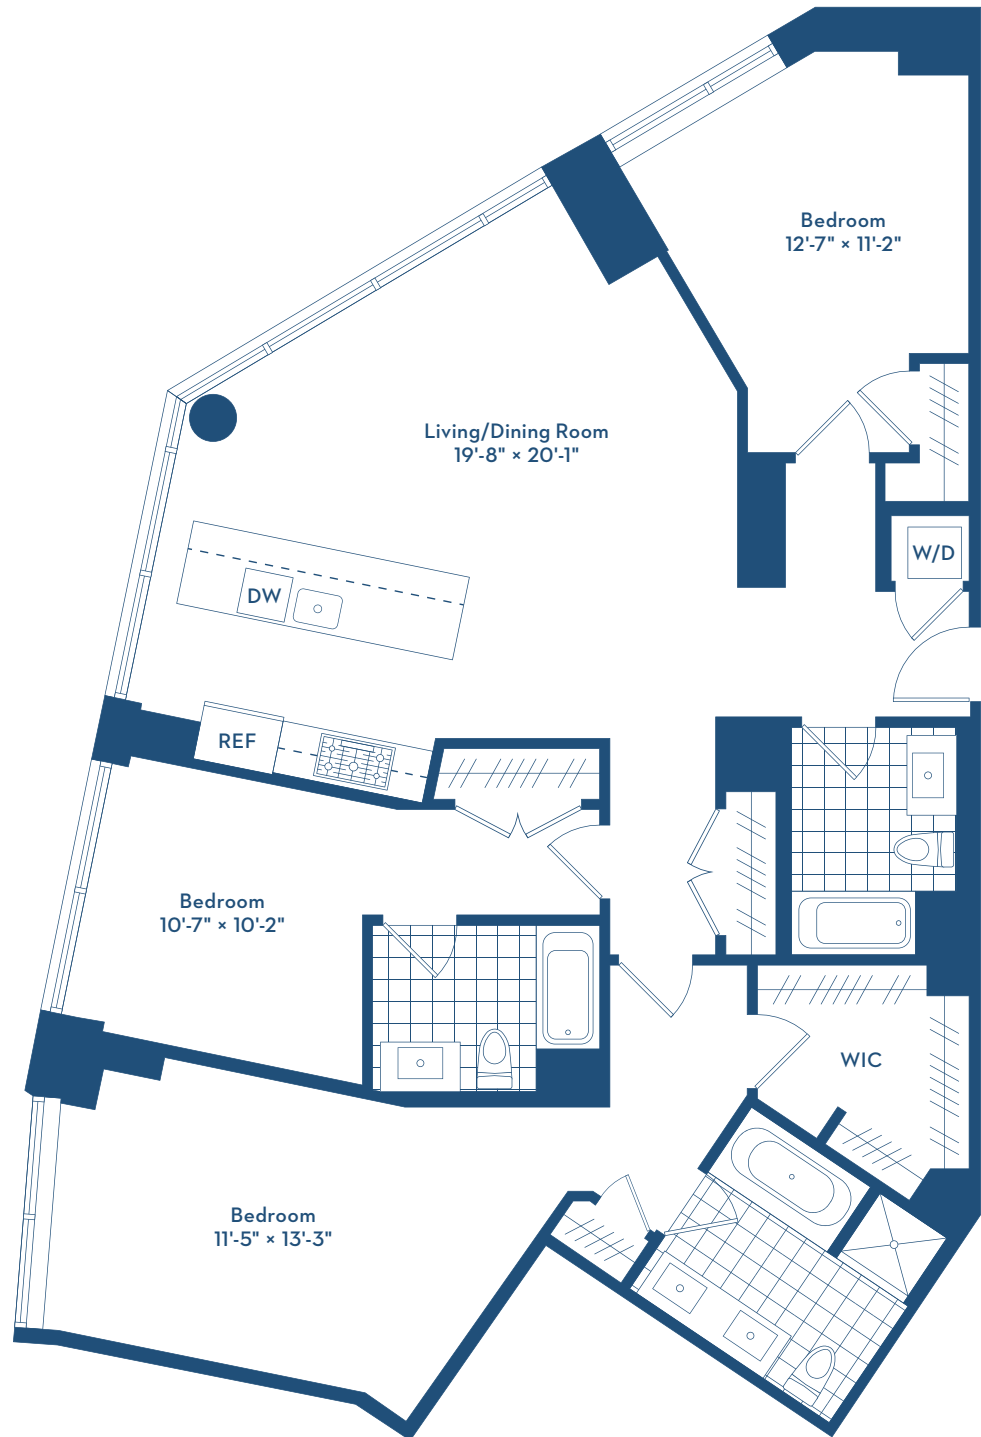

RESIDENCE E

LOVEJOY
WHARF

FLOORS PH1-3

1,644 SF

3 BEDROOMS

3 FULL BATHS

All dimensions are approximate and subject to normal construction variances and tolerances.
Plans and dimensions may contain minor variations from floor to floor.