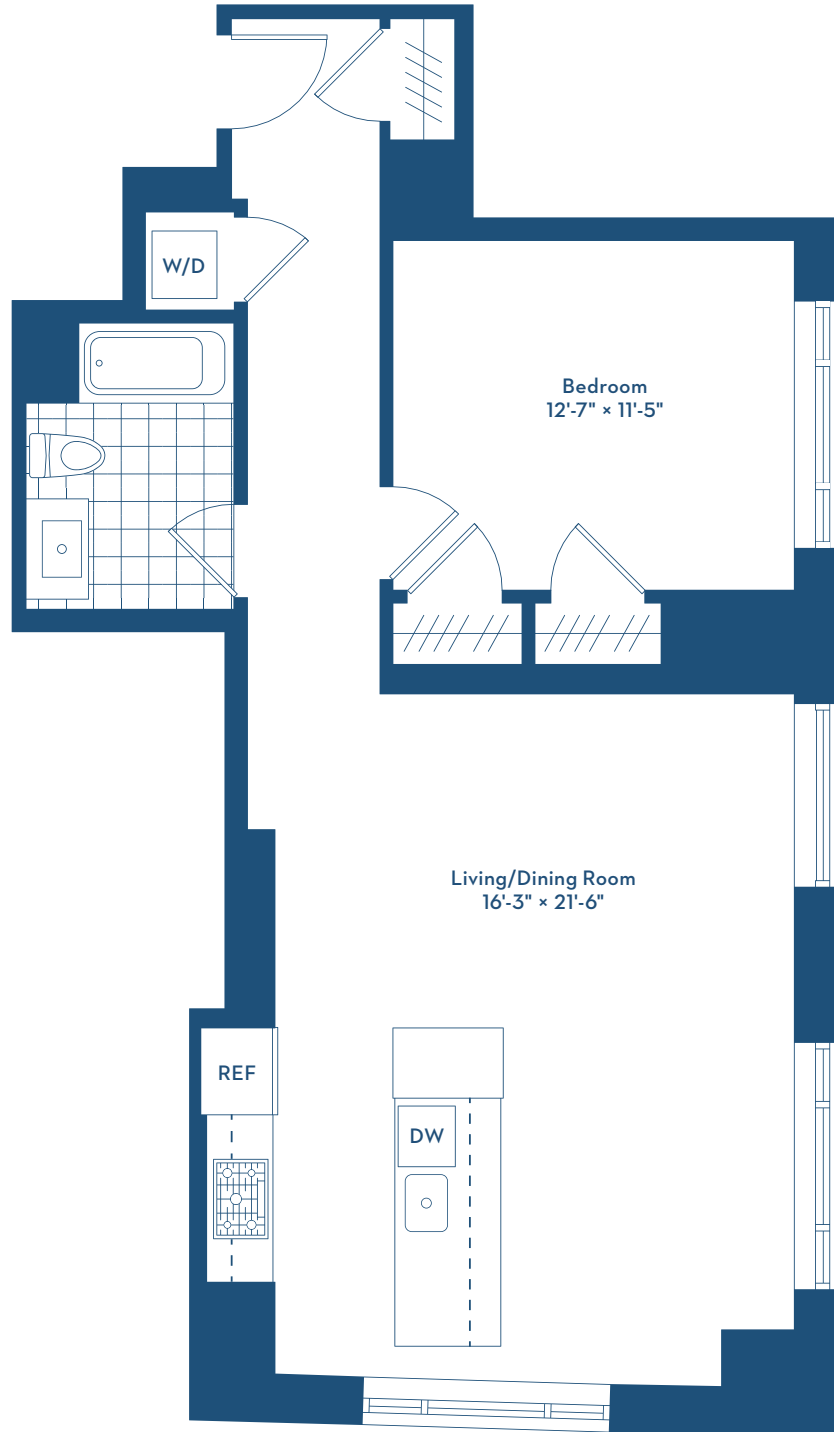

RESIDENCE A

LOVEJOY
WHARF

FLOORS 3, 5-12

873 SF

1 BEDROOM

1 FULL BATH

All dimensions are approximate and subject to normal construction variances and tolerances.
Plans and dimensions may contain minor variations from floor to floor.