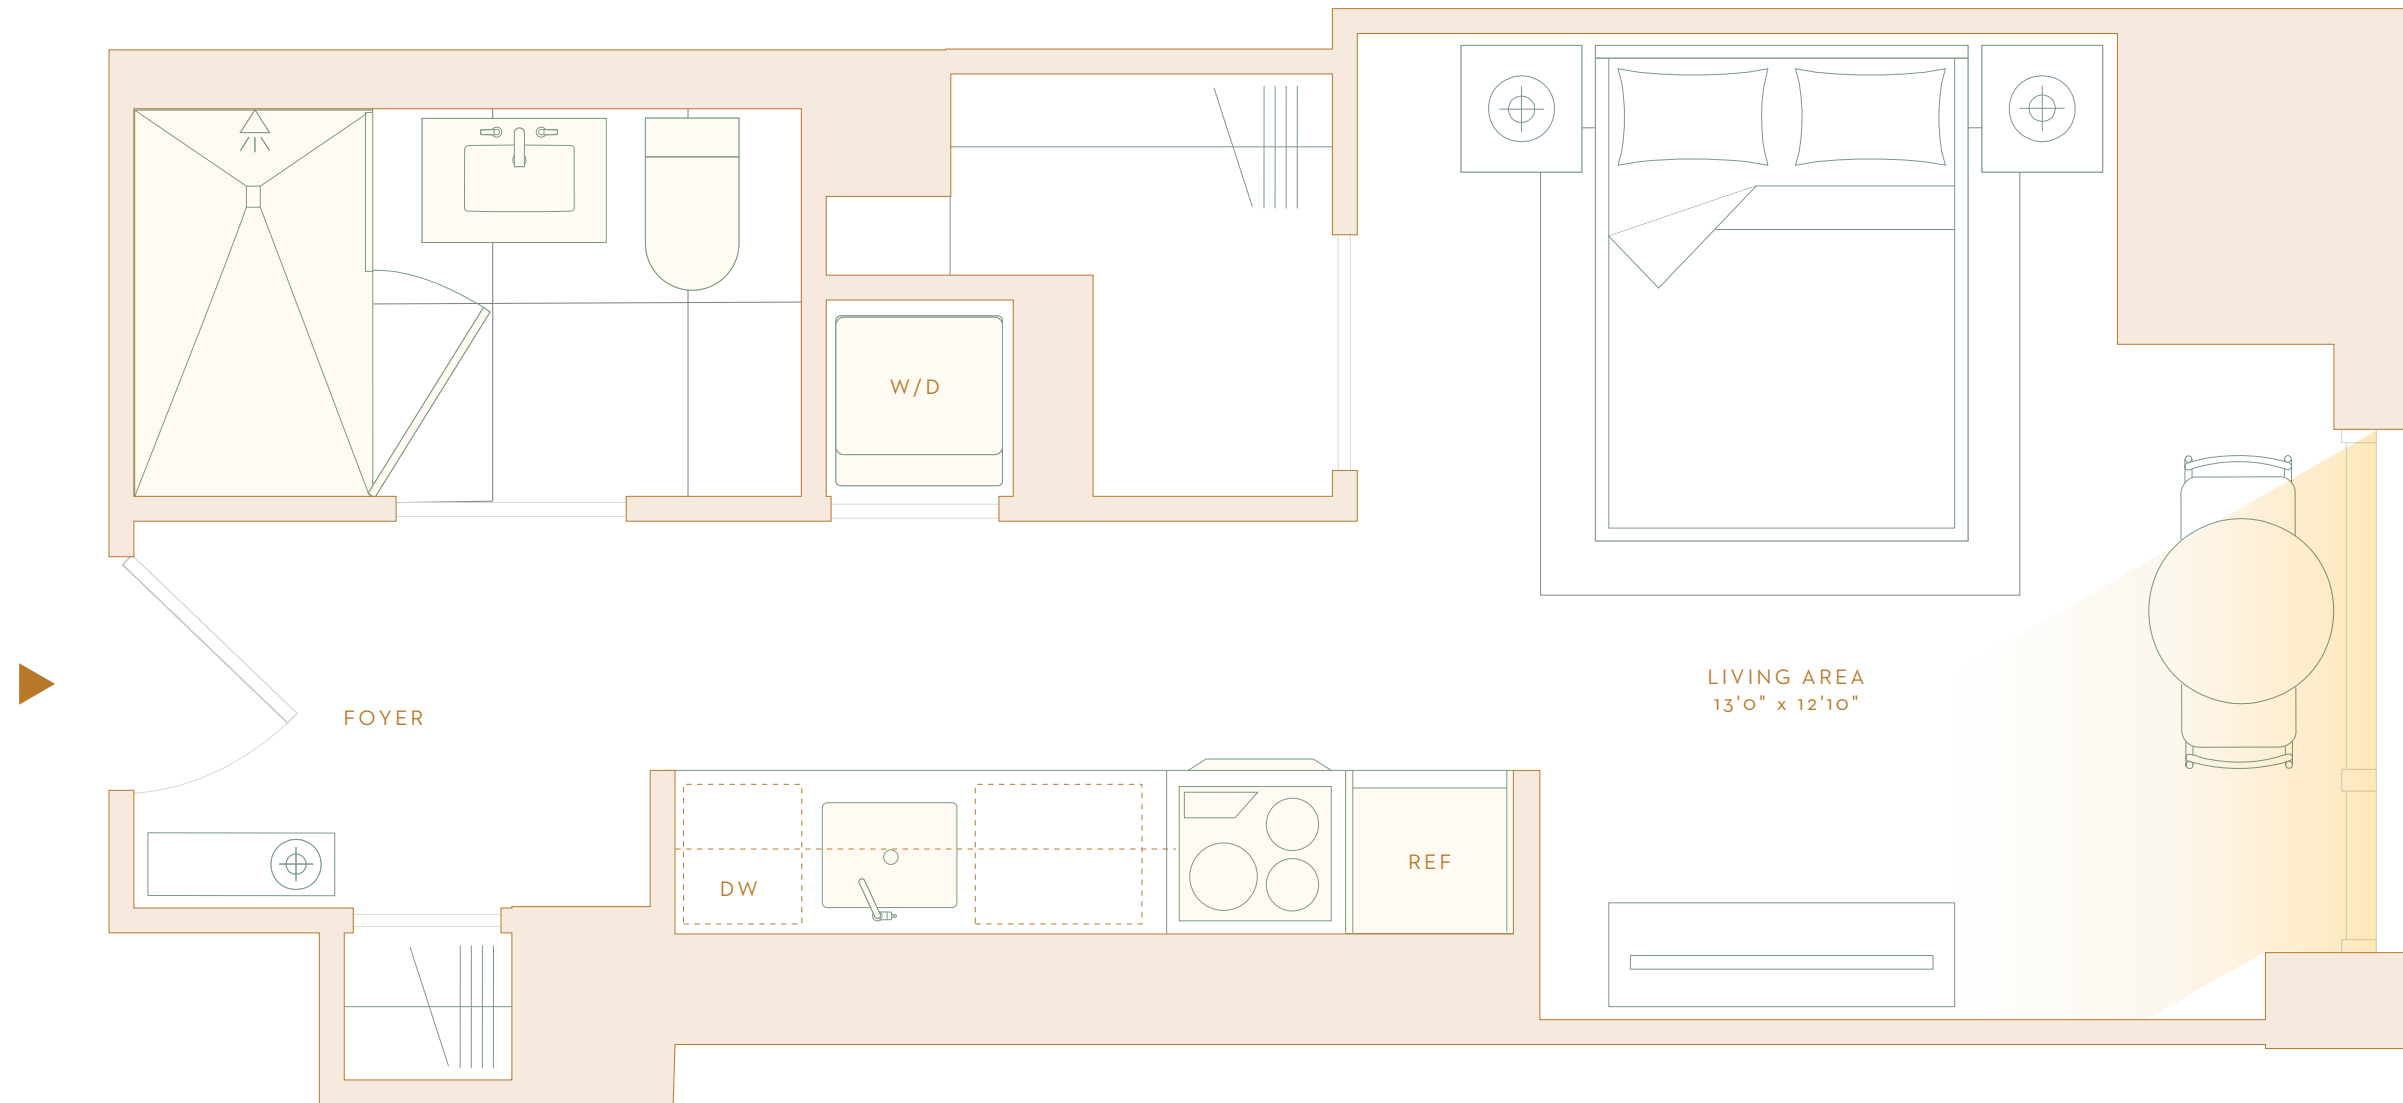

D FLOORS 27-PH1

Studio, 1 Bath

Residence Features

- 9' ceilings with sweeping city views through floor-to-ceiling windows
- European wide-plank oak flooring throughout
- Custom Italian kitchen cabinetry
- Brazilian white and gray marble countertops and full-height backsplash
- State-of-the-art Wolf induction cooktop and speed oven with ventless XO decorative hood
- Blomberg dishwasher and refrigerator with integrated paneling
- Modern bathrooms feature walk-in showers, European gray floor tile and custom Italian vanity with expansive storage
- Custom blackout roller shades in bedrooms
- Energy-efficient Miele washer and dryer
- Salto wireless locks for keyless entry
- Smart home technology including Lutron Caseta lighting and Ecobee smart thermostats

The Set Club

- The Set's resident-only social club encompasses three floors of next-generation amenities designed for work, play and wellness.
- Rooftop pool and garden with private cabanas and plush lounge chairs
- Resident's only bar and restaurant overseen by Chef Dan Kluger
- The Office expansive co-working space featuring private conference rooms equipped with technology to enable virtual meetings
- The Gym and The Studio featuring state-of-the-art equipment and virtual fitness capabilities
- The Loft lounge with demonstration kitchen
- The Tasting Room private dining room
- The Den featuring vintage and bar-inspired games
- The Screening Room private theater
- The Simulation room featuring a golf simulator and VR technology
- The Terrace with rentable BBQ pods
- Exclusive, cultural programming overseen by The Set Club's Directors of Experience