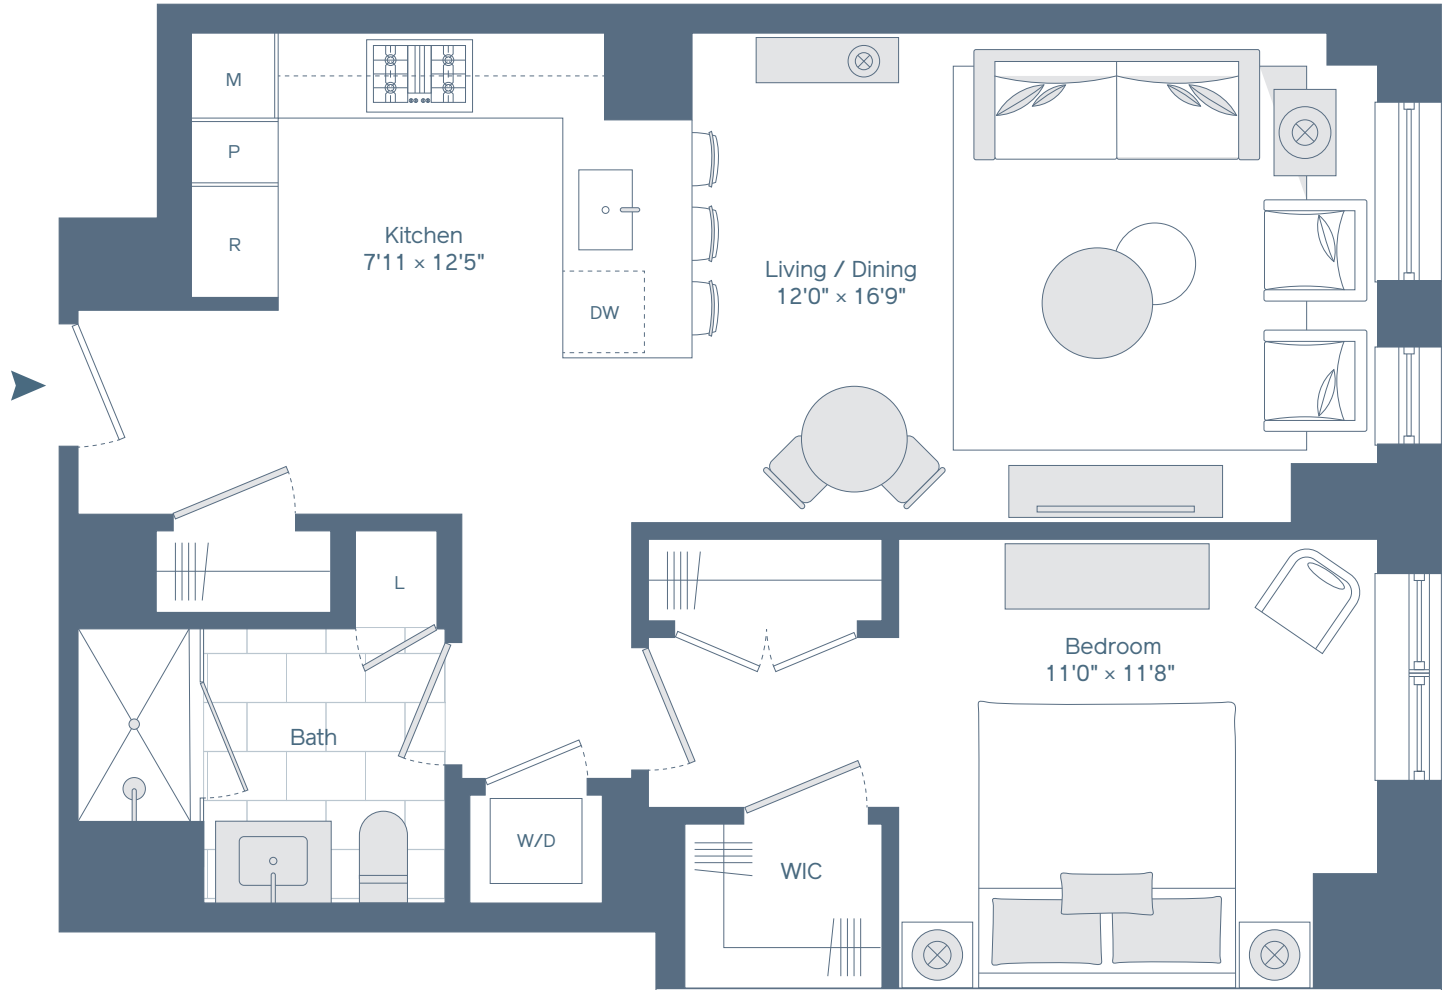

Residence 04

Floors 4-9

1 Bedroom

1 Bathroom

Residence Features*

Stainless Steel Appliance Package with Gas Ranges in Select Residences

Custom Gourmet Kitchens with Stained Oak Cabinetry, Polished Quartz Countertops and Imported Statuario Backsplash

Wide Plank Hard Wood Floors Throughout with Spacious Customized Closets

Leviton Decora Series Lighting Controls

Oversized Low E-Insulated Windows for Maximum Lights and Views

Custom Oak Bathroom Cabinetry with Quartz Countertops Featuring Soft Close Cabinets and Drawers

Washer and Dryer in Every Residence

Resident Controlled Heating and Air Conditioning

*All dimensions are approximate. Additional charges may apply to building services, benefits and amenities. Benefits and services are subject to change and are not an essential, required or ancillary service provided by the landlord. All features and specifications are subject to change. Balcony size and configuration may vary per floor. Copyright 2020 Related Beal. Equal Housing Opportunity.