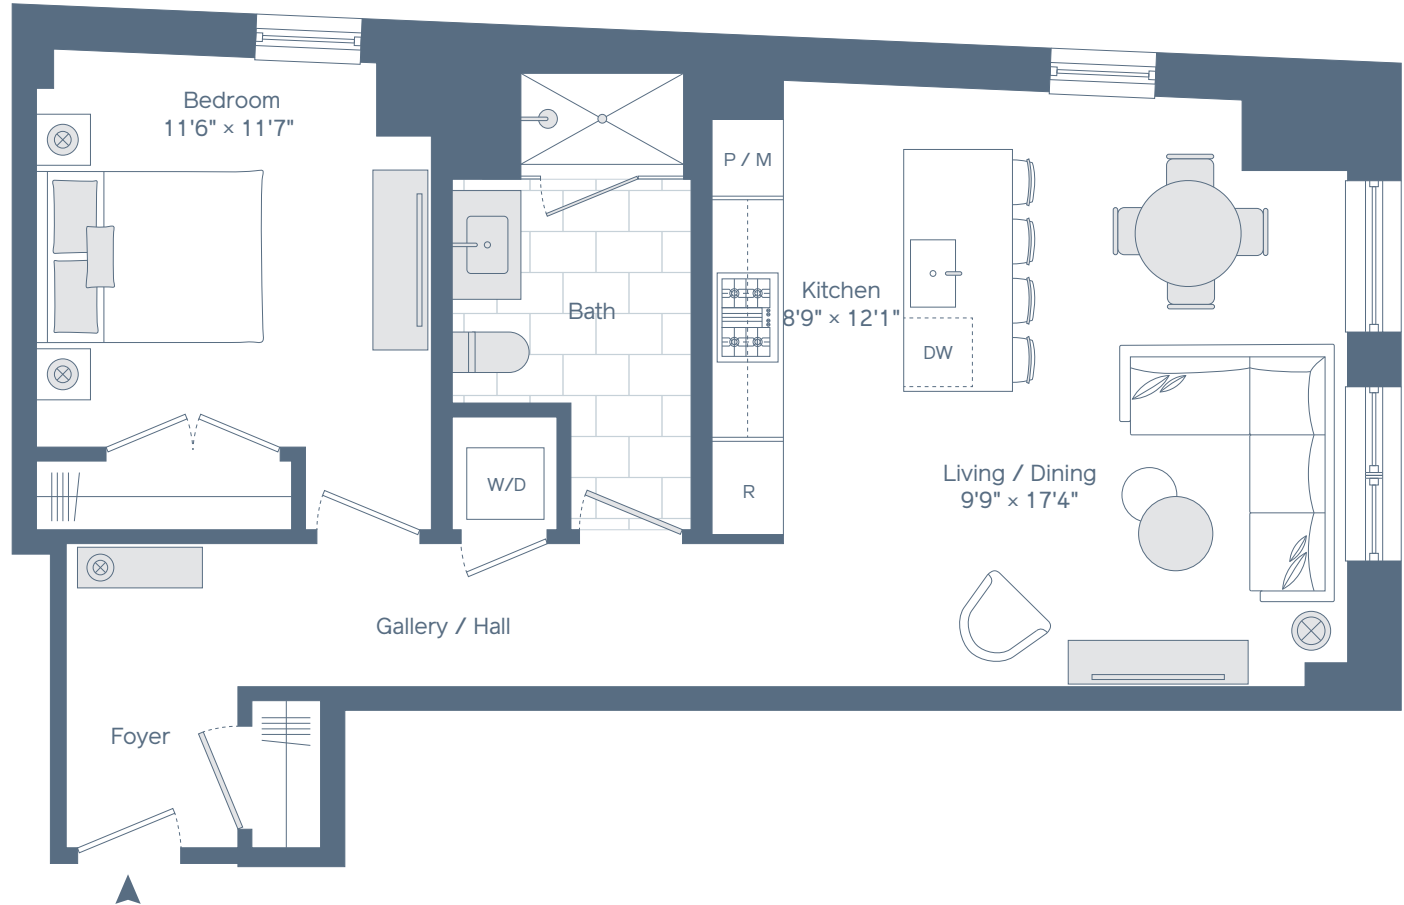

**Residence 03**

Floors 5-9

1 Bedroom

1 Bathroom

**Residence Features\***

Stainless Steel Appliance Package with Gas Ranges in Select Residences

Custom Gourmet Kitchens with Stained Oak Cabinetry, Polished Quartz Countertops and Imported Statuario Backsplash

Wide Plank Hard Wood Floors Throughout with Spacious Customized Closets

Leviton Decora Series Lighting Controls

Oversized Low E-Insulated Windows for Maximum Lights and Views

Custom Oak Bathroom Cabinetry with Quartz Countertops Featuring Soft Close Cabinets and Drawers

Washer and Dryer in Every Residence

Resident Controlled Heating and Air Conditioning

\*All dimensions are approximate. Additional charges may apply to building services, benefits and amenities. Benefits and services are subject to change and are not an essential, required or ancillary service provided by the landlord. All features and specifications are subject to change. Balcony size and configuration may vary per floor. Copyright 2020 Related Beal. Equal Housing Opportunity.