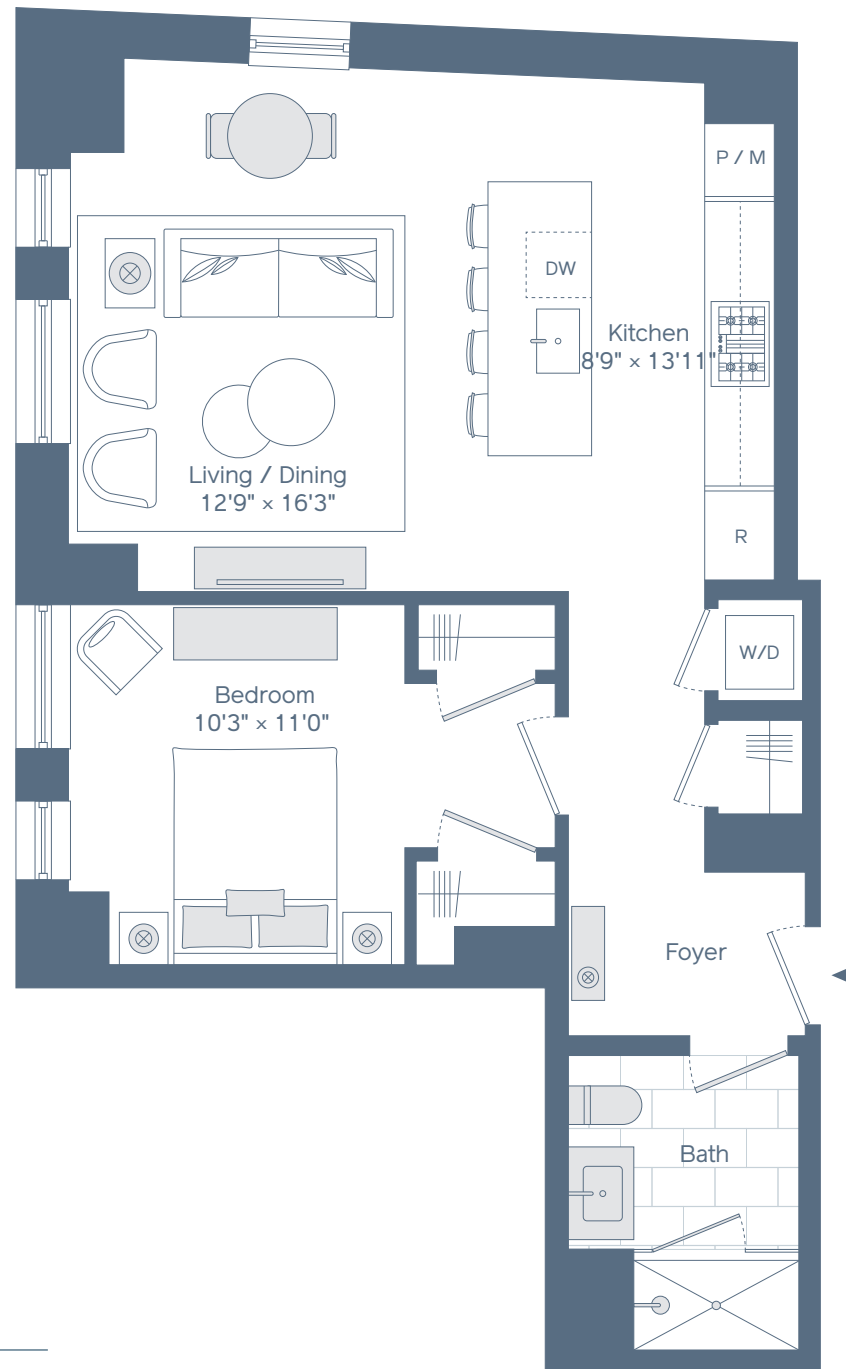

**Residence 02**  
Floors 4-9

1 Bedroom  
1 Bathroom

**Residence Features\***

Stainless Steel Appliance Package with Gas Ranges in Select Residences

Custom Gourmet Kitchens with Stained Oak Cabinetry, Polished Quartz Countertops and Imported Statuario Backsplash

Wide Plank Hard Wood Floors Throughout with Spacious Customized Closets

Leviton Decora Series Lighting Controls

Oversized Low E-Insulated Windows for Maximum Lights and Views

Custom Oak Bathroom Cabinetry with Quartz Countertops Featuring Soft Close Cabinets and Drawers

Washer and Dryer in Every Residence

Resident Controlled Heating and Air Conditioning

\*All dimensions are approximate. Additional charges may apply to building services, benefits and amenities. Benefits and services are subject to change and are not an essential, required or ancillary service provided by the landlord. All features and specifications are subject to change. Balcony size and configuration may vary per floor. Copyright 2020 Related Beal. Equal Housing Opportunity.

Floor \_\_\_\_\_

Monthly Rent \_\_\_\_\_