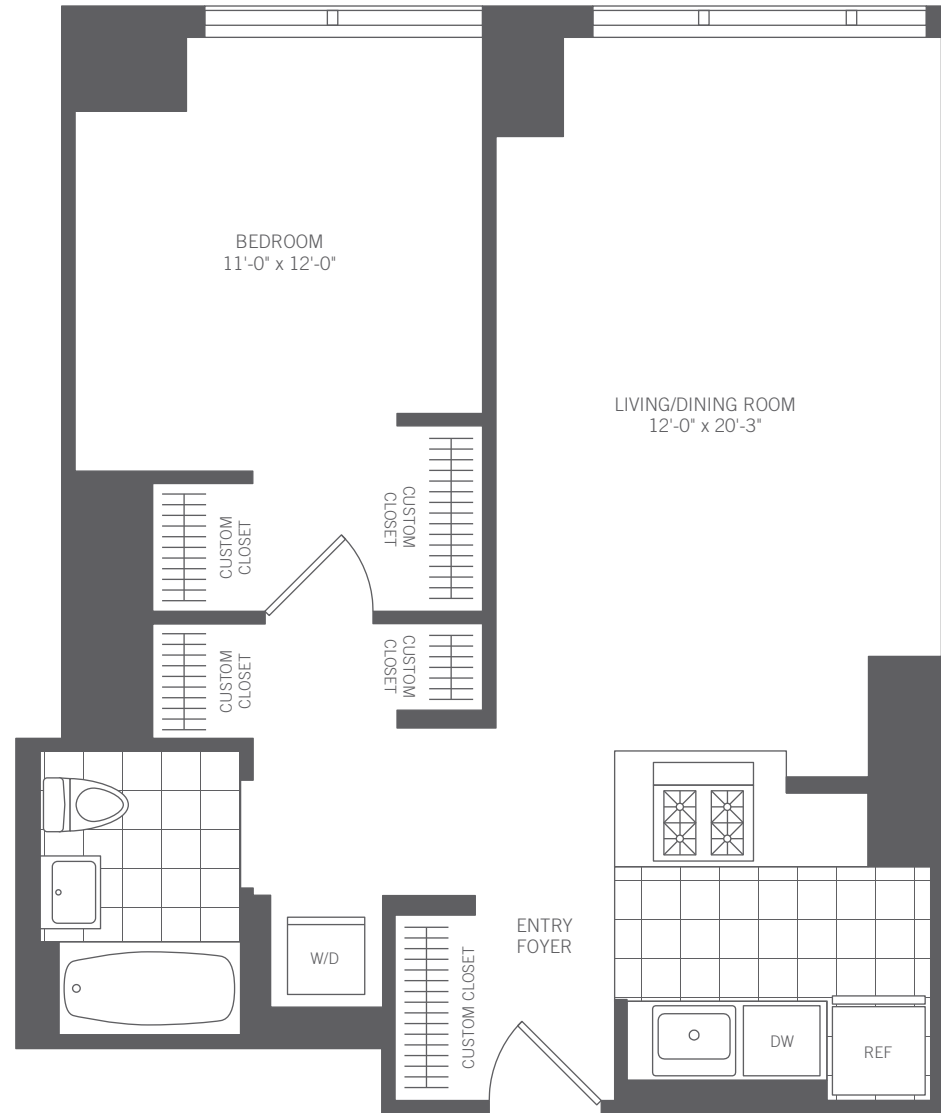

ONE BEDROOM ONE BATH

Residence P Floors 9-28

Majestic Wood and Glass Lobby
with Soaring Double Height Ceilings

24-Hour Concierge Services

M Club with Over 44,000 Sq Ft of Amenities
including a State-of-the-Art Fitness Center
with Lap Pool and Basketball Court,
Outdoor Movie Theater, Sun Terraces,
Private Residents' Lounge with Fireplace,
Full Service Pet Spa and Much More.

RelatedStyle Services®
including Personal Assistant Services,
Convenient Credit Card Rent Payment,
& Move-In Coordination

Gourmet Custom Designed Kitchens
and Marble Bathrooms

Oversized Windows
for Maximum Light & Views

Customized Closets and
Wood Floors

ON-SITE MANAGEMENT
AND LEASING CENTER

212.594.MiMA fax 212.239.6520

mimaleasing@related.com

www.mimarentals.com

MiMA