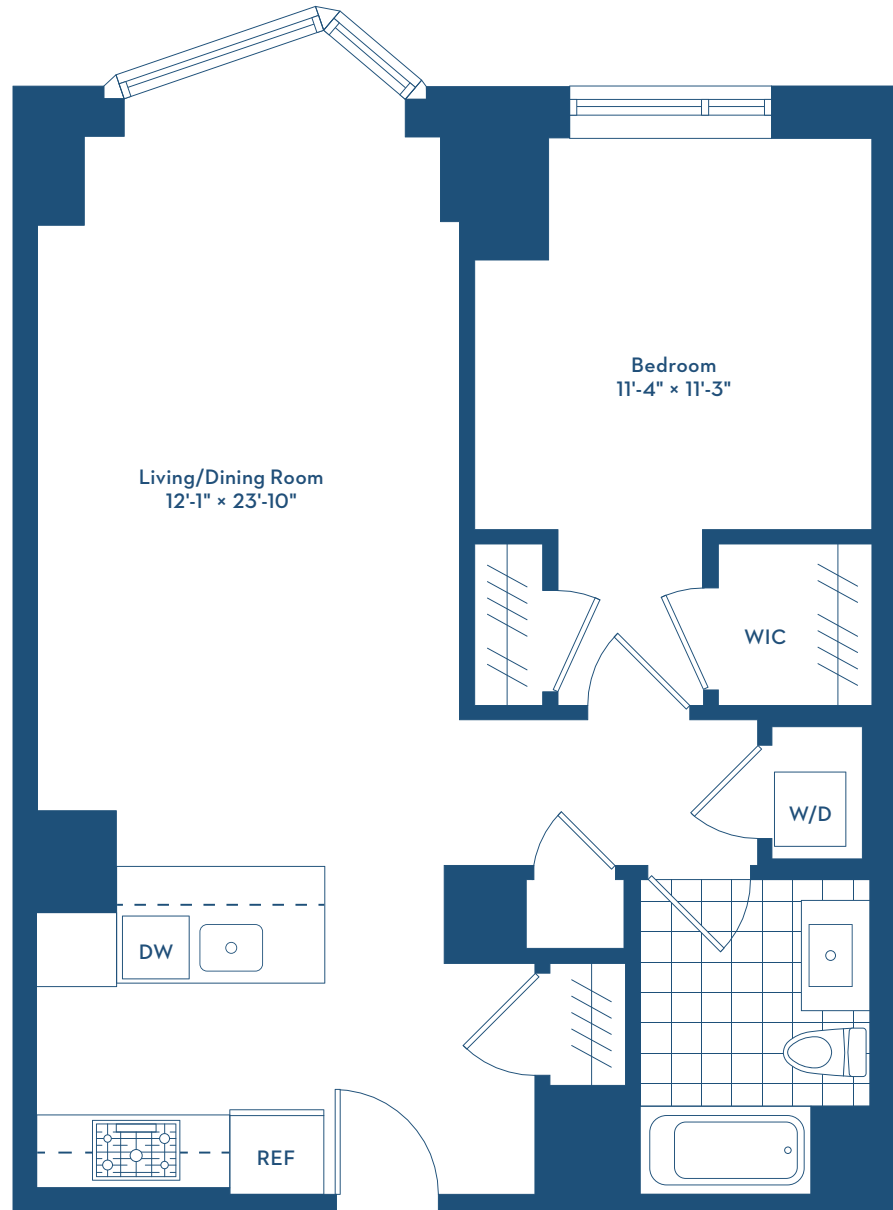

# RESIDENCE H

LOVEJOY  
WHARF

## FLOORS 3-11

795 SF

1 BEDROOM

1 FULL BATH

CAUSEWAY ST.

All dimensions are approximate and subject to normal construction variances and tolerances.  
Plans and dimensions may contain minor variations from floor to floor.